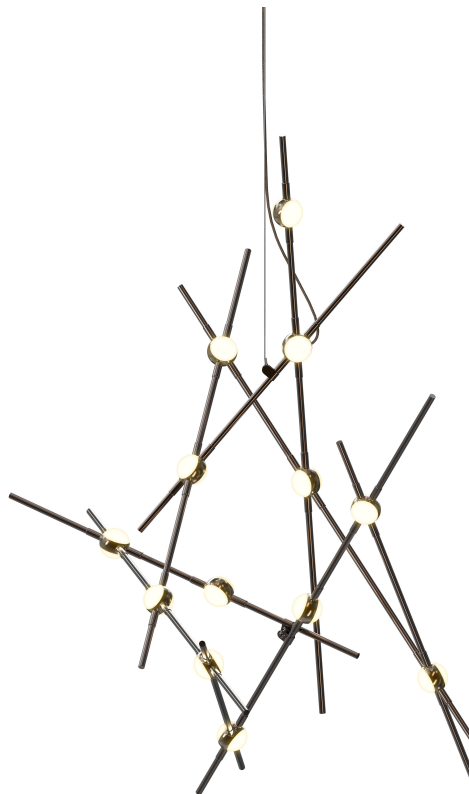

CONSTELLATION®

2151.33W-27-J20

LED hubs connected in linear strands of various lengths are suspended to form dramatically powerful luminance within a vertical space. Available in a variety of sizes and configurations, with lens options of crystal facets or soft white, Constellation Andromeda can also be customized for your project.

FINISHES

Espresso Black

DIMENSIONS

Height: 32"

Width/Diameter: 25.75"

Minimum Height: 32"

Maximum Height: 272"

Canopy/Backplate: 4.5"

Hanging Type: 20' Adjustable Cord/Cable

Product Weight: 8lb

Sloped Ceiling Compatible: No

Living Finish: No

Uplight Only: No

Shade

ELECTRICAL

Bulb 1

Bulb Included: No

Max Wattage:

Bulb Quantity: 0

Dimmer Type: ELV, TRIAC, 0-10 VOLT

Gem Box Required (2"x3"): No

Dark Sky: No

CRI: 90

Color Temp.: 2700k

Lumens: 2050

Title 24: No

Field Serviceable: No

SHIPPING

Carton 1: 0" x 0" x 0"

Carton 1 Weight: 0lb

Shipping Method: Ground

Country of Origin: