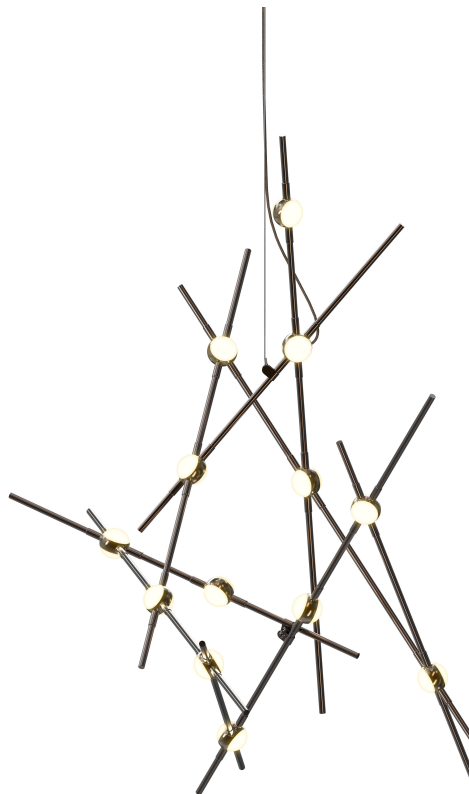

CONSTELLATION®

2151.33W-J20

LED hubs connected in linear strands of various lengths are suspended to form dramatically powerful luminance within a vertical space. Available in a variety of sizes and configurations, with lens options of crystal facets or soft white, Constellation Andromeda can also be customized for your project.

FINISHES

Espresso Black

DIMENSIONS

Height: 32"

Width/Diameter: 25.75"

Minimum Height: 32"

Maximum Height: 272"

Canopy/Backplate: 4.5"

Hanging Type: 20' Adjustable Cord/Cable

Product Weight: 8lb

Sloped Ceiling Compatible: No

Living Finish: No

Uplight Only: No

Shade

ELECTRICAL

Bulb 1

Bulb Included: No

Max Wattage:

Bulb Quantity: 0

Dimmer Type: ELV, TRIAC, 0-10 VOLT

Gem Box Required (2"x3"): No

Dark Sky: No

CRI: 90

Color Temp.: 3000k

Lumens: 2270

Title 24: No

Field Serviceable: No

SHIPPING

Carton 1: 0" x 0" x 0"

Carton 1 Weight: 0lb

Shipping Method: Ground

Country of Origin: