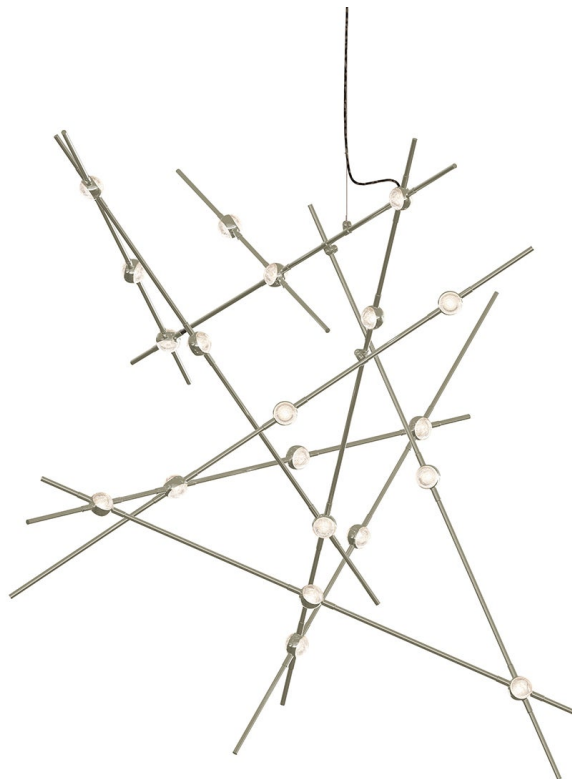

CONSTELLATION®

2152.13C-27-J20

LED hubs connected in linear strands of various lengths are suspended to form dramatically powerful luminance within a vertical space. Available in a variety of sizes and configurations, with lens options of crystal facets or soft white, Constellation Andromeda can also be customized for your project.

FINISHES

SATIN NICKEL

DIMENSIONS

Height: 39.25"

Width/Diameter: 37.25"

Minimum Height: 39.25"

Maximum Height: 273"

Canopy/Backplate: 4.5"

Hanging Type: 20' Adjustable Cord/Cable

Product Weight: 10lb

Sloped Ceiling Compatible: No

Living Finish: No

Uplight Only: No

Shade

ELECTRICAL

Bulb 1

Bulb Included: No

Max Wattage:

Bulb Quantity: 0

Dimmer Type: ELV, TRIAC, 0-10 VOLT

Gem Box Required (2"x3"): No

Dark Sky: No

CRI: 90

Color Temp.: 2700k

Lumens: 3150

Title 24: No

Field Serviceable: No

SHIPPING

Carton 1: 0" x 0" x 0"

Carton 1 Weight: 0lb

Shipping Method: Ground

Country of Origin: