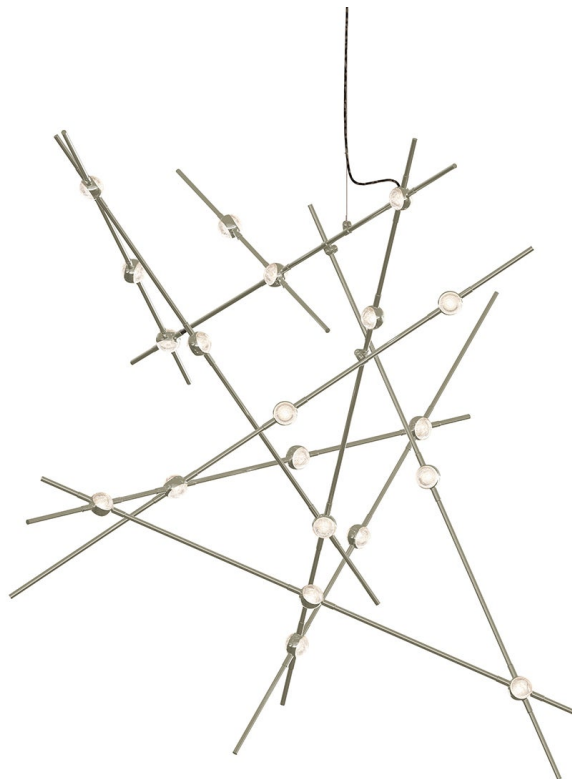

CONSTELLATION®

2152.13C-27

LED hubs connected in linear strands of various lengths are suspended to form dramatically powerful luminance within a vertical space. Available in a variety of sizes and configurations, with lens options of crystal facets or soft white, Constellation Andromeda can also be customized for your project.

FINISHES

SATIN NICKEL

DIMENSIONS

Height: 39.25"

Width/Diameter: 37.25"

Minimum Height: 39.25"

Maximum Height: 153"

Canopy/Backplate: 4.5"

Hanging Type: 10' Adjustable Cord/Cable

Product Weight: 10lb

Sloped Ceiling Compatible: No

Living Finish: No

Uplight Only: No

Shade

ELECTRICAL

Bulb 1

Bulb Included: No

Max Wattage: 41

Bulb Quantity: 20

Dimmer Type: ELV, TRIAC, 0-10 VOLT

Gem Box Required (2"x3"): No

Dark Sky: No

CRI: 90

Color Temp.: 2700k

Lumens: 3150

Title 24: No

Field Serviceable: No

SHIPPING

Carton 1: 0" x 0" x 0"

Carton 1 Weight: 0lb

Shipping Method: Ground

Country of Origin: