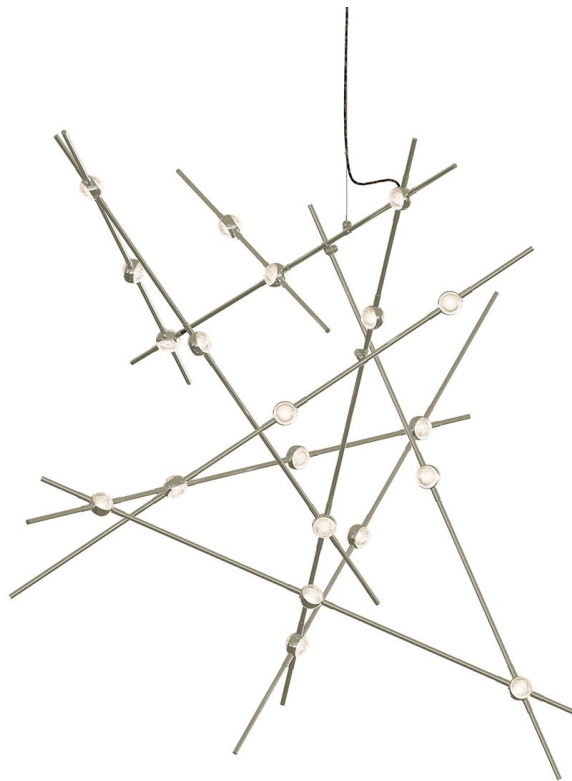

CONSTELLATION®

2152.13C-J20

LED hubs connected in linear strands of various lengths are suspended to form dramatically powerful luminance within a vertical space. Available in a variety of sizes and configurations, with lens options of crystal facets or soft white, Constellation Andromeda can also be customized for your project.

FINISHES

SATIN NICKEL

DIMENSIONS

Height: 39.25"

Width/Diameter: 37.25"

Minimum Height: 39.25"

Maximum Height: 279.25"

Canopy/Backplate: 4.5"

Hanging Type: 20' Adjustable Cord/Cable

Product Weight: 10lb

Sloped Ceiling Compatible: No

Living Finish: No

Uplight Only: No

Shade

ELECTRICAL

Bulb 1

Bulb Included: No

Max Wattage:

Bulb Quantity: 0

Dimmer Type: ELV, TRIAC, 0-10 VOLT

Gem Box Required (2"x3"): No

Dark Sky: No

CRI: 90

Color Temp.: 3000k

Lumens: 3500

Title 24: No

Field Serviceable: No

SHIPPING

Carton 1: 0" x 0" x 0"

Carton 1 Weight: 0lb

Shipping Method: Ground

Country of Origin: