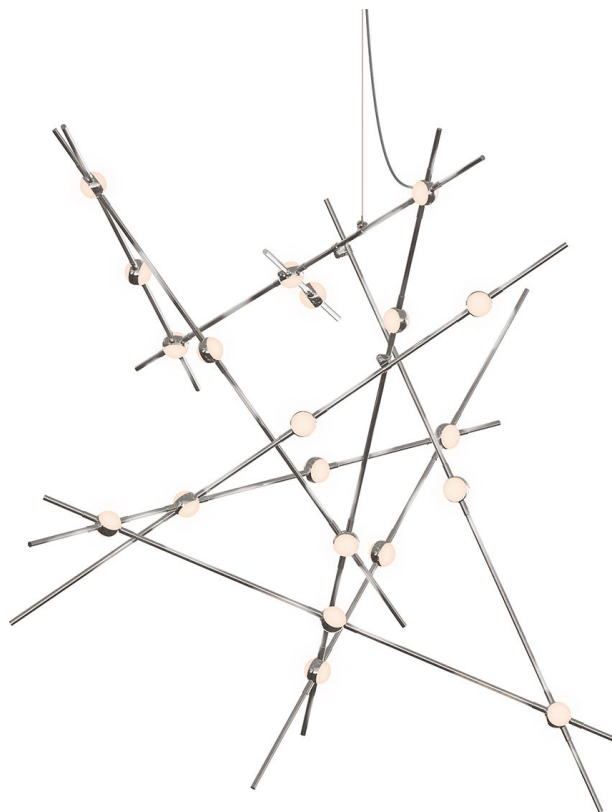

CONSTELLATION®

2152.13W-27-J20

LED hubs connected in linear strands of various lengths are suspended to form dramatically powerful luminance within a vertical space. Available in a variety of sizes and configurations, with lens options of crystal facets or soft white, Constellation Andromeda can also be customized for your project.

FINISHES

SATIN NICKEL

DIMENSIONS

Height: 39.25"

Width/Diameter: 37.25"

Minimum Height: 39.25"

Maximum Height: 273"

Canopy/Backplate: 4.5"

Hanging Type: 20' Adjustable Cord/Cable

Product Weight: 10lb

Sloped Ceiling Compatible: No

Living Finish: No

Uplight Only: No

Shade

ELECTRICAL

Bulb 1

Bulb Included: No

Max Wattage:

Bulb Quantity: 0

Dimmer Type: ELV, TRIAC, 0-10 VOLT

Gem Box Required (2"x3"): No

Dark Sky: No

CRI: 90

Color Temp.: 2700k

Lumens: 3150

Title 24: No

Field Serviceable: No

SHIPPING

Carton 1: 0" x 0" x 0"

Carton 1 Weight: 0lb

Shipping Method: Ground

Country of Origin: