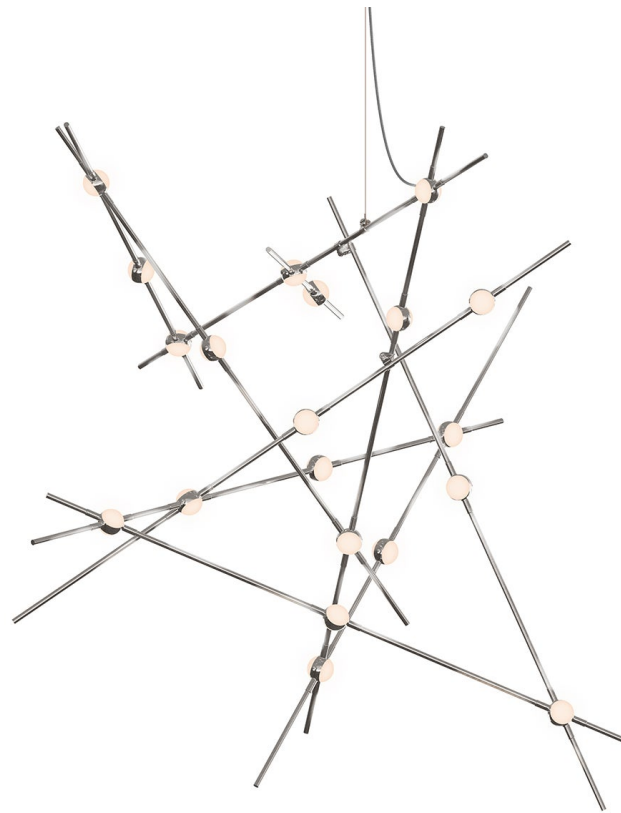

CONSTELLATION®

2152.13W-27

LED hubs connected in linear strands of various lengths are suspended to form dramatically powerful luminance within a vertical space. Available in a variety of sizes and configurations, with lens options of crystal facets or soft white, Constellation Andromeda can also be customized for your project.

FINISHES

SATIN NICKEL

DIMENSIONS

Height: 39.25"

Width/Diameter: 37.25"

Minimum Height: 39.25"

Maximum Height: 153"

Canopy/Backplate: 4.5"

Hanging Type: 10' Adjustable Cord/Cable

Product Weight: 10lb

Sloped Ceiling Compatible: No

Living Finish: No

Uplight Only: No

Shade

ELECTRICAL

Bulb 1

Bulb Included: No

Max Wattage: 41

Bulb Quantity: 20

Dimmer Type: ELV, TRIAC, 0-10 VOLT

Gem Box Required (2"x3"): No

Dark Sky: No

CRI: 90

Color Temp.: 2700k

Lumens: 3150

Title 24: No

Field Serviceable: No

SHIPPING

Carton 1: 0" x 0" x 0"

Carton 1 Weight: 0lb

Shipping Method: Ground

Country of Origin: