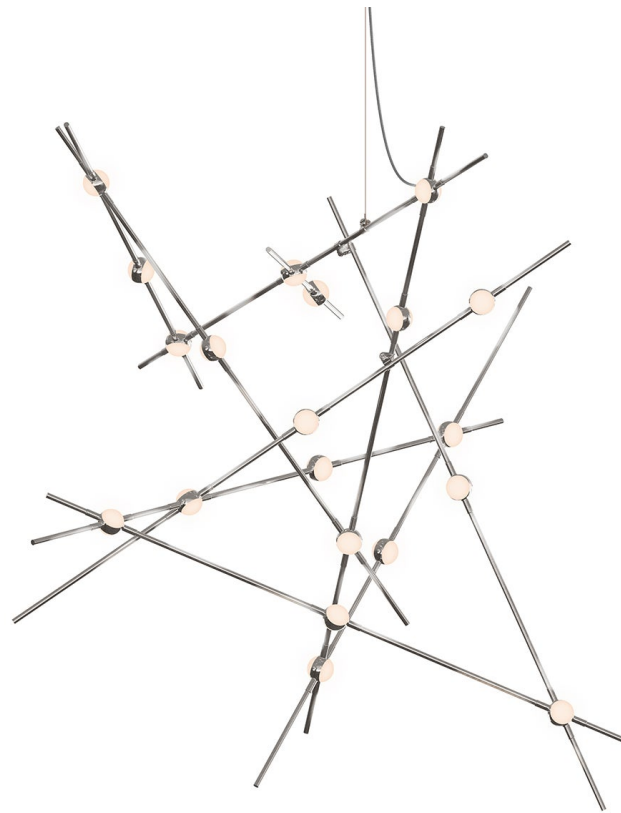

CONSTELLATION®

2152.13W-J20

LED hubs connected in linear strands of various lengths are suspended to form dramatically powerful luminance within a vertical space. Available in a variety of sizes and configurations, with lens options of crystal facets or soft white, Constellation Andromeda can also be customized for your project.

FINISHES

SATIN NICKEL

DIMENSIONS

Height: 39.25"

Width/Diameter: 37.25"

Minimum Height: 39.25"

Maximum Height: 279.25"

Canopy/Backplate: 4.5"

Hanging Type: 20' Adjustable Cord/Cable

Product Weight: 10lb

Sloped Ceiling Compatible: No

Living Finish: No

Uplight Only: No

Shade

ELECTRICAL

Bulb 1

Bulb Included: No

Max Wattage:

Bulb Quantity: 0

Dimmer Type: ELV, TRIAC, 0-10 VOLT

Gem Box Required (2"x3"): No

Dark Sky: No

CRI: 90

Color Temp.: 3000k

Lumens: 3500

Title 24: No

Field Serviceable: No

SHIPPING

Carton 1: 0" x 0" x 0"

Carton 1 Weight: 0lb

Shipping Method: Ground

Country of Origin: