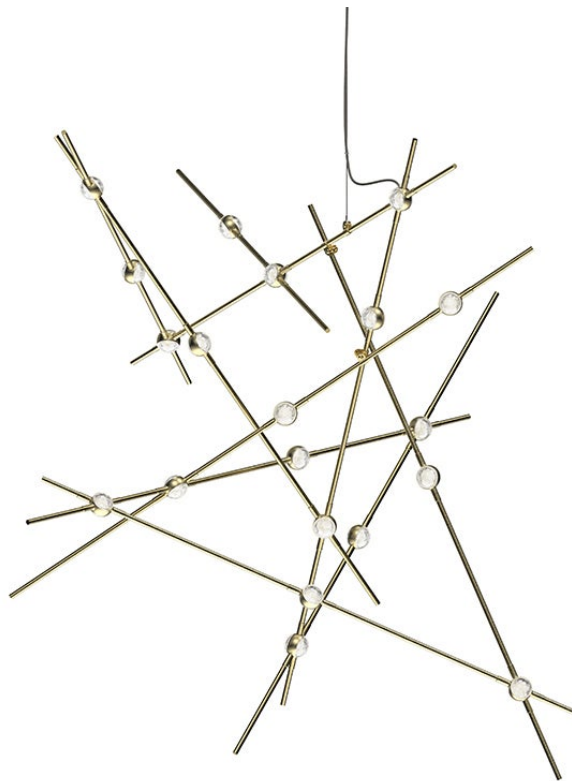

CONSTELLATION®

2152.38C-27-J20

LED hubs connected in linear strands of various lengths are suspended to form dramatically powerful luminance within a vertical space. Available in a variety of sizes and configurations, with lens options of crystal facets or soft white, Constellation Andromeda can also be customized for your project.

FINISHES

SATIN BRASS

DIMENSIONS

Height: 39.25"

Width/Diameter: 37.25"

Minimum Height: 39.25"

Maximum Height: 273"

Canopy/Backplate: 4.5"

Hanging Type: 20' Adjustable Cord/Cable

Product Weight: 10lb

Sloped Ceiling Compatible: No

Living Finish: No

Uplight Only: No

Shade

ELECTRICAL

Bulb 1

Bulb Included: No

Max Wattage:

Bulb Quantity: 0

Dimmer Type: ELV, TRIAC, 0-10 VOLT

Gem Box Required (2"x3"): No

Dark Sky: No

CRI: 90

Color Temp.: 2700k

Lumens: 3150

Title 24: No

Field Serviceable: No

SHIPPING

Carton 1: 0" x 0" x 0"

Carton 1 Weight: 0lb

Shipping Method: Ground

Country of Origin: