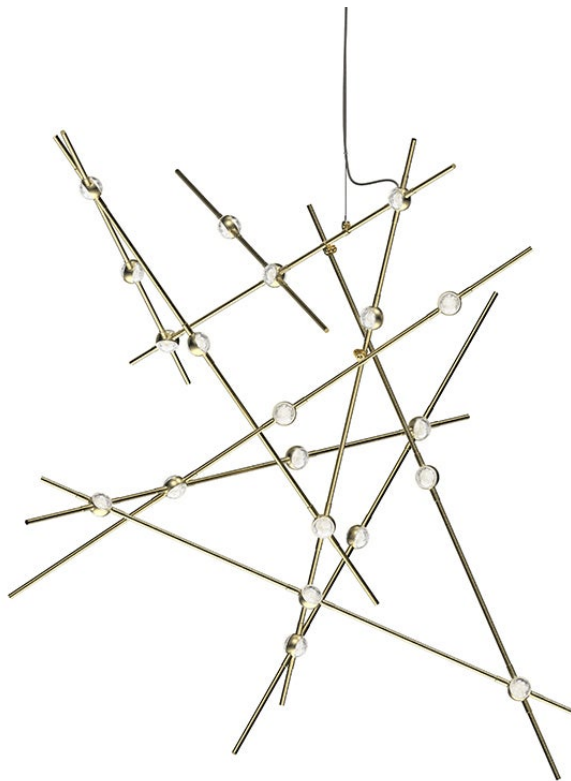

CONSTELLATION®

2152.38C-27

LED hubs connected in linear strands of various lengths are suspended to form dramatically powerful luminance within a vertical space. Available in a variety of sizes and configurations, with lens options of crystal facets or soft white, Constellation Andromeda can also be customized for your project.

FINISHES

SATIN BRASS

DIMENSIONS

Height: 39.25"

Width/Diameter: 37.25"

Minimum Height: 39.25"

Maximum Height: 153"

Canopy/Backplate: 4.5"

Hanging Type: 10' Adjustable Cord/Cable

Product Weight: 10lb

Sloped Ceiling Compatible: No

Living Finish: No

Uplight Only: No

Shade

ELECTRICAL

Bulb 1

Bulb Included: No

Max Wattage: 41

Bulb Quantity: 20

Dimmer Type: ELV, TRIAC, 0-10 VOLT

Gem Box Required (2"x3"): No

Dark Sky: No

CRI: 90

Color Temp.: 2700k

Lumens: 3150

Title 24: No

Field Serviceable: No

SHIPPING

Carton 1: 0" x 0" x 0"

Carton 1 Weight: 0lb

Shipping Method: Ground

Country of Origin: