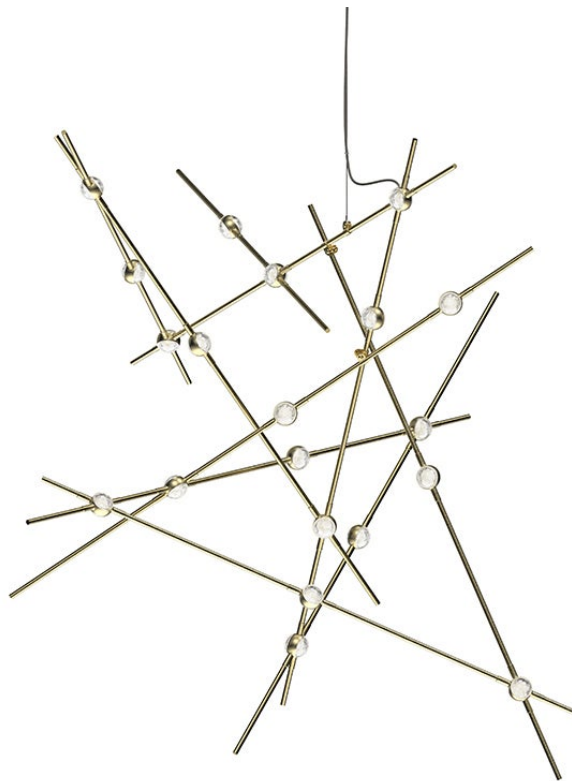

CONSTELLATION®

2152.38C-J20

LED hubs connected in linear strands of various lengths are suspended to form dramatically powerful luminance within a vertical space. Available in a variety of sizes and configurations, with lens options of crystal facets or soft white, Constellation Andromeda can also be customized for your project.

FINISHES

SATIN BRASS

DIMENSIONS

Height: 39.25"

Width/Diameter: 37.25"

Minimum Height: 39.25"

Maximum Height: 273"

Canopy/Backplate: 4.5"

Hanging Type: 20' Adjustable Cord/Cable

Product Weight: 10lb

Sloped Ceiling Compatible: No

Living Finish: No

Uplight Only: No

Shade

ELECTRICAL

Bulb 1

Bulb Included: No

Max Wattage:

Bulb Quantity: 0

Dimmer Type: ELV, TRIAC, 0-10 VOLT

Gem Box Required (2"x3"): No

Dark Sky: No

CRI: 90

Color Temp.: 3000k

Lumens: 3500

Title 24: No

Field Serviceable: No

SHIPPING

Carton 1: 0" x 0" x 0"

Carton 1 Weight: 0lb

Shipping Method: Ground

Country of Origin: