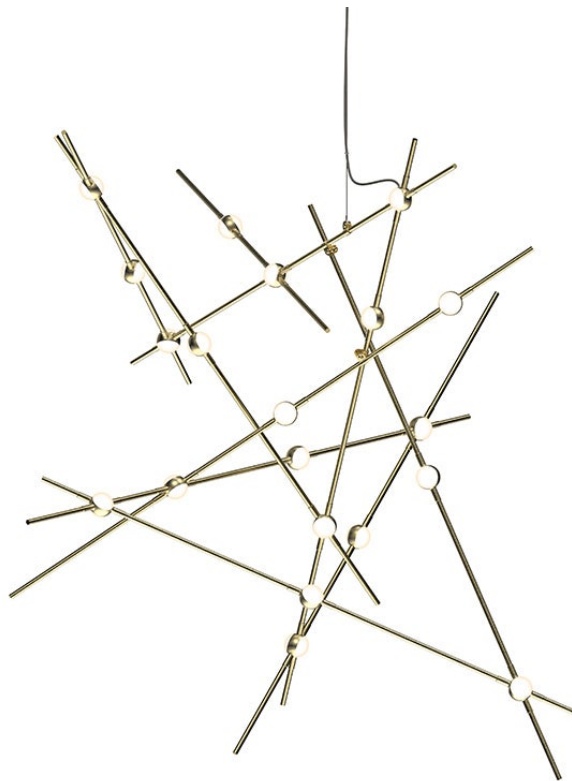

CONSTELLATION®

2152.38W-27-J20

LED hubs connected in linear strands of various lengths are suspended to form dramatically powerful luminance within a vertical space. Available in a variety of sizes and configurations, with lens options of crystal facets or soft white, Constellation Andromeda can also be customized for your project.

FINISHES

SATIN BRASS

DIMENSIONS

Height: 39.25"

Width/Diameter: 37.25"

Minimum Height: 39.25"

Maximum Height: 273"

Canopy/Backplate: 4.5"

Hanging Type: 20' Adjustable Cord/Cable

Product Weight: 10lb

Sloped Ceiling Compatible: No

Living Finish: No

Uplight Only: No

Shade

ELECTRICAL

Bulb 1

Bulb Included: No

Max Wattage:

Bulb Quantity: 0

Dimmer Type: ELV, TRIAC, 0-10 VOLT

Gem Box Required (2"x3"): No

Dark Sky: No

CRI: 90

Color Temp.: 2700k

Lumens: 3150

Title 24: No

Field Serviceable: No

SHIPPING

Carton 1: 0" x 0" x 0"

Carton 1 Weight: 0lb

Shipping Method: Ground

Country of Origin: