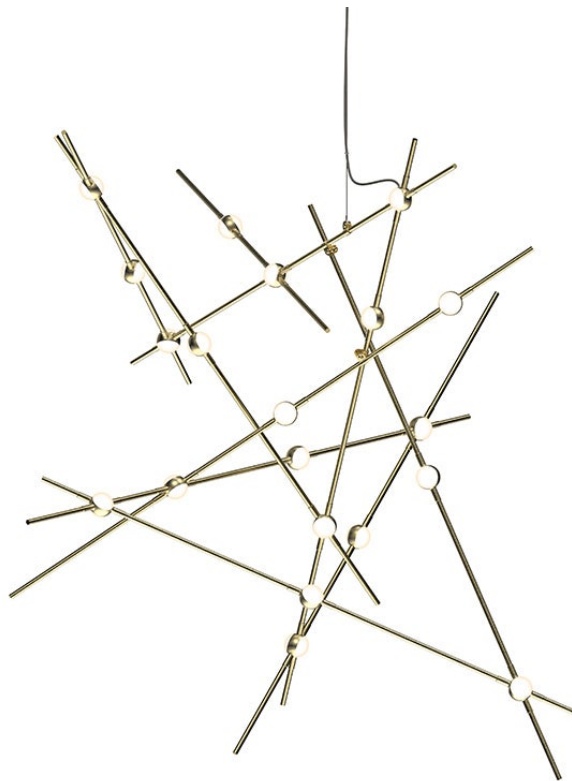

CONSTELLATION®

2152.38W-27

LED hubs connected in linear strands of various lengths are suspended to form dramatically powerful luminance within a vertical space. Available in a variety of sizes and configurations, with lens options of crystal facets or soft white, Constellation Andromeda can also be customized for your project.

FINISHES

SATIN BRASS

DIMENSIONS

Height: 39.25"

Width/Diameter: 37.25"

Minimum Height: 39.25"

Maximum Height: 153"

Canopy/Backplate: 4.5"

Hanging Type: 10' Adjustable Cord/Cable

Product Weight: 10lb

Sloped Ceiling Compatible: No

Living Finish: No

Uplight Only: No

Shade

ELECTRICAL

Bulb 1

Bulb Included: No

Max Wattage: 41

Bulb Quantity: 20

Dimmer Type: ELV, TRIAC, 0-10 VOLT

Gem Box Required (2"x3"): No

Dark Sky: No

CRI: 90

Color Temp.: 2700k

Lumens: 3150

Title 24: No

Field Serviceable: No

SHIPPING

Carton 1: 0" x 0" x 0"

Carton 1 Weight: 0lb

Shipping Method: Ground

Country of Origin: