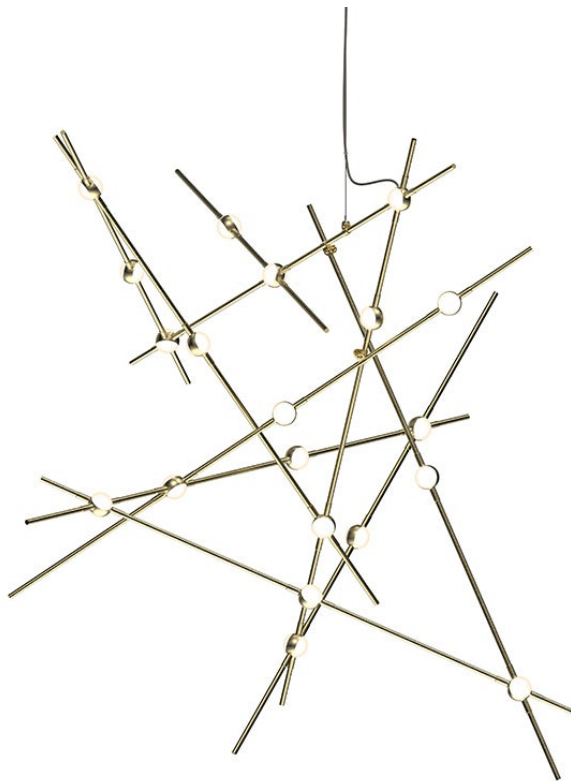

CONSTELLATION®

2152.38W-J20

LED hubs connected in linear strands of various lengths are suspended to form dramatically powerful luminance within a vertical space. Available in a variety of sizes and configurations, with lens options of crystal facets or soft white, Constellation Andromeda can also be customized for your project.

FINISHES

SATIN BRASS

DIMENSIONS

Height: 39.25"

Width/Diameter: 37.25"

Minimum Height: 39.25"

Maximum Height: 273"

Canopy/Backplate: 4.5"

Hanging Type: 20' Adjustable Cord/Cable

Product Weight: 10lb

Sloped Ceiling Compatible: No

Living Finish: No

Uplight Only: No

Shade

ELECTRICAL

Bulb 1

Bulb Included: No

Max Wattage:

Bulb Quantity: 0

Dimmer Type: ELV, TRIAC, 0-10 VOLT

Gem Box Required (2"x3"): No

Dark Sky: No

CRI: 90

Color Temp.: 3000k

Lumens: 3500

Title 24: No

Field Serviceable: No

SHIPPING

Carton 1: 0" x 0" x 0"

Carton 1 Weight: 0lb

Shipping Method: Ground

Country of Origin: