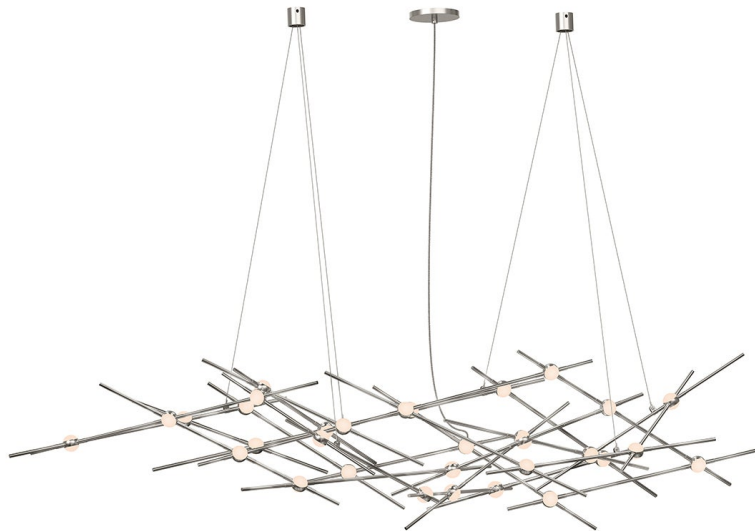

CONSTELLATION®

2155.13W-27-J20

LED hubs connected in linear strands of various lengths are suspended to form dramatically powerful luminance within a vertical space. Available in a variety of sizes and configurations, with lens options of crystal facets or soft white, Constellation Andromeda can also be customized for your project.

FINISHES

SATIN NICKEL

DIMENSIONS

Height: 13"
Width/Diameter: 55"
Length: 17.25"
Minimum Height: 18"
Maximum Height: 247"
Canopy/Backplate: 4.5"
Hanging Type: 20' Adjustable Cord/Cable
Product Weight: 15lb
Sloped Ceiling Compatible: No
Living Finish: No
Uplight Only: No

Shade

ELECTRICAL

Bulb 1

Bulb Included: No
Max Wattage:
Bulb Quantity: 0
Dimmer Type: ELV, TRIAC, 0-10 VOLT
Gem Box Required (2"x3"): No
Dark Sky: No
CRI: 90
Color Temp.: 2700k
Lumens: 3960
Title 24: No
Field Serviceable: No