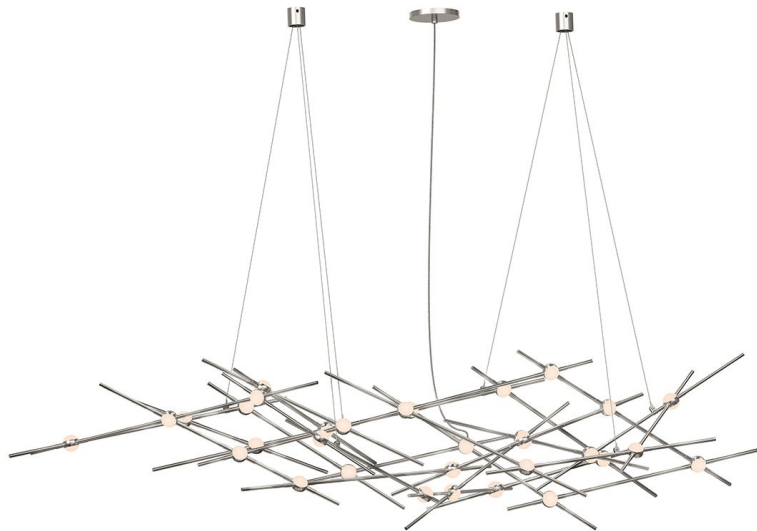

CONSTELLATION®

2155.13W-27

LED hubs connected in linear strands of various lengths are suspended to form dramatically powerful luminance within a vertical space. Available in a variety of sizes and configurations, with lens options of crystal facets or soft white, Constellation Andromeda can also be customized for your project.

FINISHES

SATIN NICKEL

DIMENSIONS

Height: 13"
Width/Diameter: 55"
Length: 17.25"
Minimum Height: 18"
Maximum Height: 127"
Canopy/Backplate: 4.5"
Hanging Type: 10' Adjustable Cord/Cable
Product Weight: 15lb
Sloped Ceiling Compatible: No
Living Finish: No
Uplight Only: No

Shade

ELECTRICAL

Bulb 1

Bulb Included: No
Max Wattage: 50
Bulb Quantity: 25
Dimmer Type: ELV, TRIAC, 0-10 VOLT
Gem Box Required (2"x3"): No
Dark Sky: No
CRI: 90
Color Temp.: 2700k
Lumens: 3960
Title 24: No
Field Serviceable: No

SHIPPING

Carton 1: 0" x 0" x 0"
Carton 1 Weight: 0lb
Shipping Method: Ground
Country of Origin: