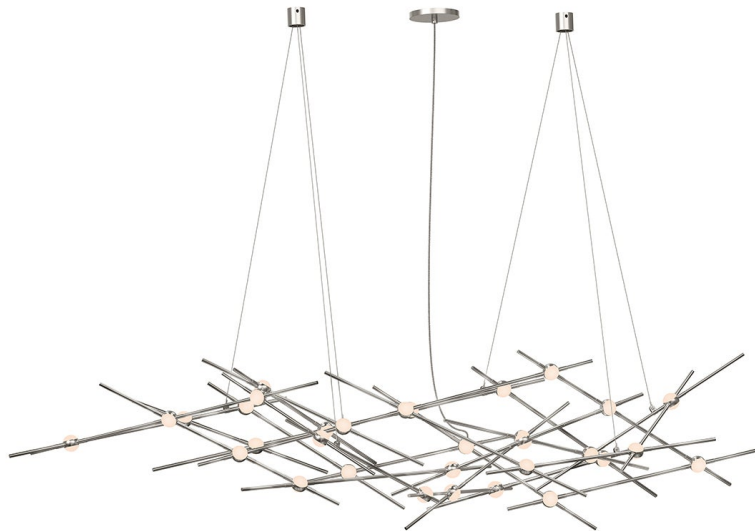

CONSTELLATION®

2155.13W-J20

LED hubs connected in linear strands of various lengths are suspended to form dramatically powerful luminance within a vertical space. Available in a variety of sizes and configurations, with lens options of crystal facets or soft white, Constellation Andromeda can also be customized for your project.

FINISHES

SATIN NICKEL

DIMENSIONS

Height: 13"
Width/Diameter: 55"
Length: 17.25"
Minimum Height: 18"
Maximum Height: 253"
Canopy/Backplate: 4.5"
Hanging Type: 20' Adjustable Cord/Cable
Product Weight: 15lb
Sloped Ceiling Compatible: No
Living Finish: No
Uplight Only: No

Shade

ELECTRICAL

Bulb 1

Bulb Included: No
Max Wattage:
Bulb Quantity: 0
Dimmer Type: ELV, TRIAC, 0-10 VOLT
Gem Box Required (2"x3"): No
Dark Sky: No
CRI: 90
Color Temp.: 3000k
Lumens: 4400
Title 24: No
Field Serviceable: No