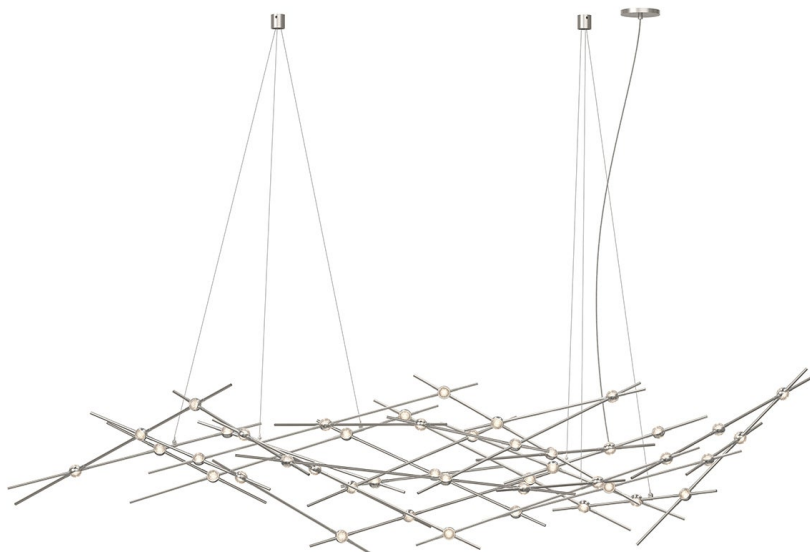

CONSTELLATION®

2158.13C-27-J20

LED hubs connected in linear strands of various lengths are suspended to form dramatically powerful luminance within a vertical space. Available in a variety of sizes and configurations, with lens options of crystal facets or soft white, Constellation Andromeda can also be customized for your project.

FINISHES

SATIN NICKEL

DIMENSIONS

Height: 22.25"

Width/Diameter: 92.75"

Length: 35"

Minimum Height: 32"

Maximum Height: 250"

Canopy/Backplate: 4.5"

Hanging Type: 20' Adjustable Cord/Cable

Product Weight: 24lb

Sloped Ceiling Compatible: No

Living Finish: No

Uplight Only: No

Shade

ELECTRICAL

Bulb 1

Bulb Included: No

Max Wattage:

Bulb Quantity: 0

Dimmer Type: ELV, TRIAC, 0-10 VOLT

Gem Box Required (2"x3"): No

Dark Sky: No

CRI: 90

Color Temp.: 2700k

Lumens: 6950

Title 24: No

Field Serviceable: No

SHIPPING

Carton 1: 0" x 0" x 0"

Carton 1 Weight: 0lb

Shipping Method: Ground

Country of Origin: