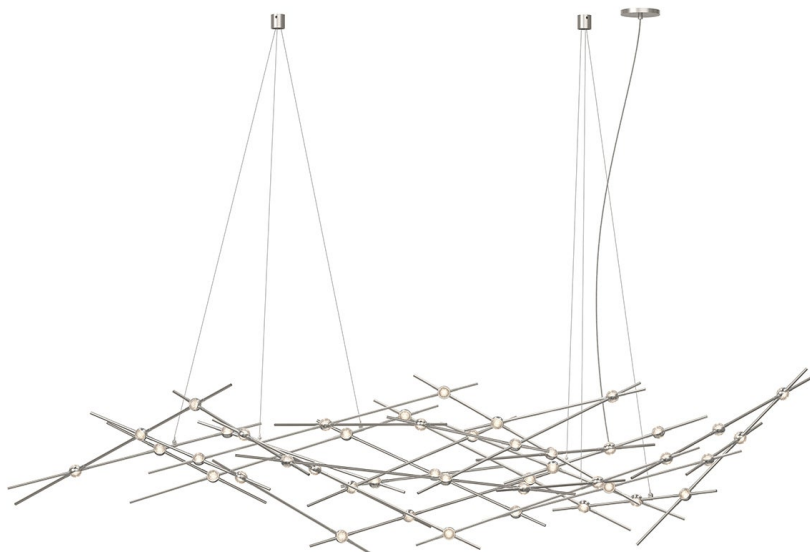

CONSTELLATION®

2158.13C-27

LED hubs connected in linear strands of various lengths are suspended to form dramatically powerful luminance within a vertical space. Available in a variety of sizes and configurations, with lens options of crystal facets or soft white, Constellation Andromeda can also be customized for your project.

FINISHES

SATIN NICKEL

DIMENSIONS

Height: 22.25"

Width/Diameter: 92.75"

Length: 35"

Minimum Height: 32"

Maximum Height: 130"

Canopy/Backplate: 4.5"

Hanging Type: 10' Adjustable Cord/Cable

Product Weight: 24lb

Sloped Ceiling Compatible: No

Living Finish: No

Uplight Only: No

Shade

ELECTRICAL

Bulb 1

Bulb Included: No

Max Wattage: 92

Bulb Quantity: 44

Dimmer Type: ELV, TRIAC, 0-10 VOLT

Gem Box Required (2"x3"): No

Dark Sky: No

CRI: 90

Color Temp.: 2700k

Lumens: 6950

Title 24: No

Field Serviceable: No

SHIPPING

Carton 1: 0" x 0" x 0"

Carton 1 Weight: 0lb

Shipping Method: Ground

Country of Origin: