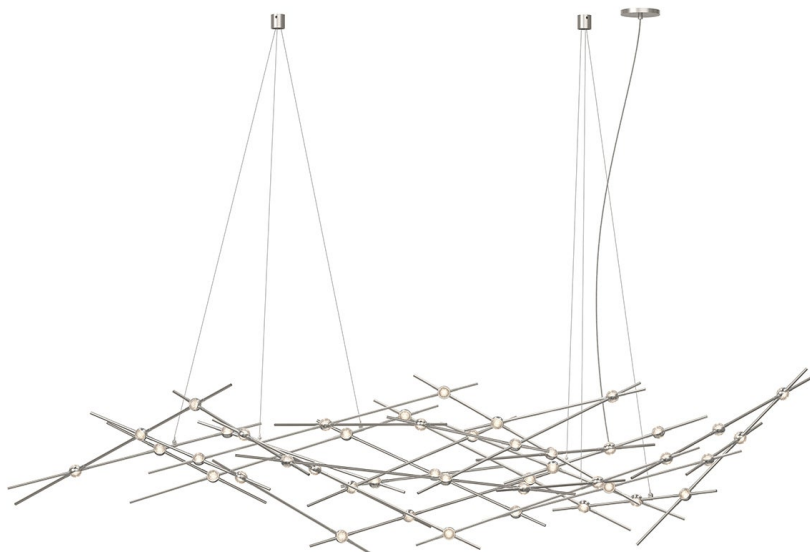

CONSTELLATION®

2158.13C-J20

LED hubs connected in linear strands of various lengths are suspended to form dramatically powerful luminance within a vertical space. Available in a variety of sizes and configurations, with lens options of crystal facets or soft white, Constellation Andromeda can also be customized for your project.

FINISHES

SATIN NICKEL

DIMENSIONS

Height: 22.25"

Width/Diameter: 92.75"

Length: 35"

Minimum Height: 32"

Maximum Height: 262.25"

Canopy/Backplate: 4.5"

Hanging Type: 20' Adjustable Cord/Cable

Product Weight: 24lb

Sloped Ceiling Compatible: No

Living Finish: No

Uplight Only: No

Shade

ELECTRICAL

Bulb 1

Bulb Included: No

Max Wattage:

Bulb Quantity: 0

Dimmer Type: ELV, TRIAC, 0-10 VOLT

Gem Box Required (2"x3"): No

Dark Sky: No

CRI: 90

Color Temp.: 3000k

Lumens: 7690

Title 24: No

Field Serviceable: No

SHIPPING

Carton 1: 0" x 0" x 0"

Carton 1 Weight: 0lb

Shipping Method: Ground

Country of Origin: