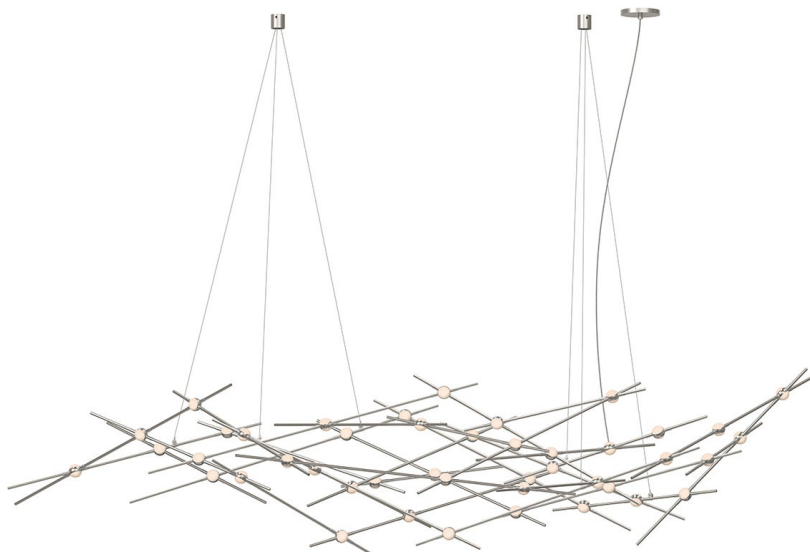

CONSTELLATION®

2158.13W-27-J20

LED hubs connected in linear strands of various lengths are suspended to form dramatically powerful luminance within a vertical space. Available in a variety of sizes and configurations, with lens options of crystal facets or soft white, Constellation Andromeda can also be customized for your project.

FINISHES

SATIN NICKEL

DIMENSIONS

Height: 22.25"

Width/Diameter: 92.75"

Length: 35"

Minimum Height: 32"

Maximum Height: 250"

Canopy/Backplate: 4.5"

Hanging Type: 20' Adjustable Cord/Cable

Product Weight: 24lb

Sloped Ceiling Compatible: No

Living Finish: No

Uplight Only: No

Shade

ELECTRICAL

Bulb 1

Bulb Included: No

Max Wattage:

Bulb Quantity: 0

Dimmer Type: ELV, TRIAC, 0-10 VOLT

Gem Box Required (2"x3"): No

Dark Sky: No

CRI: 90

Color Temp.: 2700k

Lumens: 6950

Title 24: No

Field Serviceable: No

SHIPPING

Carton 1: 0" x 0" x 0"

Carton 1 Weight: 0lb

Shipping Method: Ground

Country of Origin: