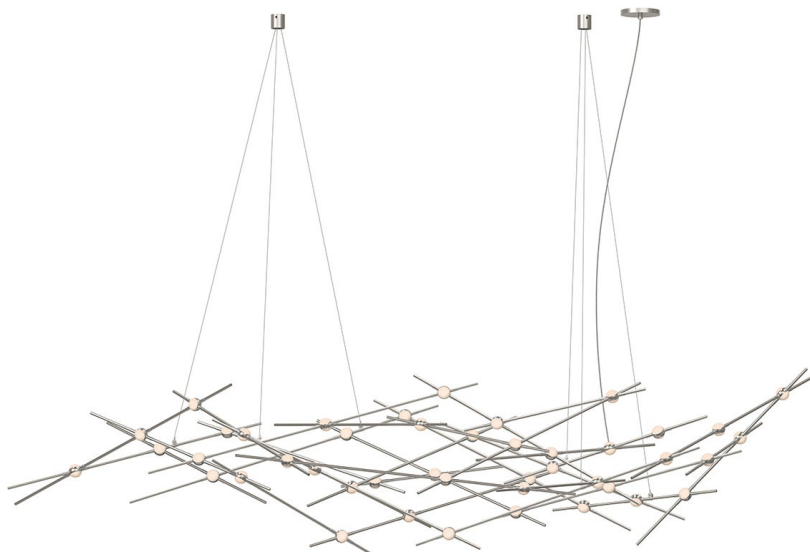

CONSTELLATION®

2158.13W-27

LED hubs connected in linear strands of various lengths are suspended to form dramatically powerful luminance within a vertical space. Available in a variety of sizes and configurations, with lens options of crystal facets or soft white, Constellation Andromeda can also be customized for your project.

FINISHES

SATIN NICKEL

DIMENSIONS

Height: 22.25"

Width/Diameter: 92.75"

Length: 35"

Minimum Height: 32"

Maximum Height: 130"

Canopy/Backplate: 4.5"

Hanging Type: 10' Adjustable Cord/Cable

Product Weight: 24lb

Sloped Ceiling Compatible: No

Living Finish: No

Uplight Only: No

Shade

ELECTRICAL

Bulb 1

Bulb Included: No

Max Wattage: 92

Bulb Quantity: 44

Dimmer Type: ELV, TRIAC, 0-10 VOLT

Gem Box Required (2"x3"): No

Dark Sky: No

CRI: 90

Color Temp.: 2700k

Lumens: 6950

Title 24: No

Field Serviceable: No

SHIPPING

Carton 1: 0" x 0" x 0"

Carton 1 Weight: 0lb

Shipping Method: Ground

Country of Origin: