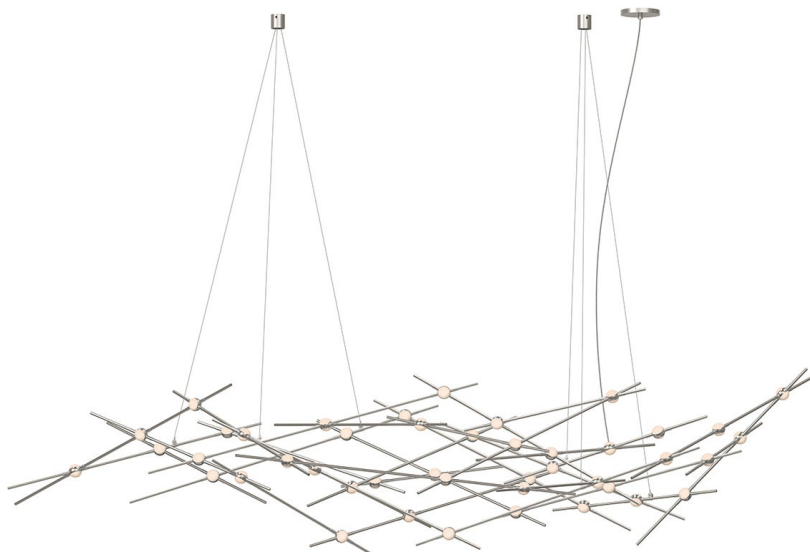

CONSTELLATION®

2158.13W-J20

LED hubs connected in linear strands of various lengths are suspended to form dramatically powerful luminance within a vertical space. Available in a variety of sizes and configurations, with lens options of crystal facets or soft white, Constellation Andromeda can also be customized for your project.

FINISHES

SATIN NICKEL

DIMENSIONS

Height: 22.25"

Width/Diameter: 92.75"

Length: 35"

Minimum Height: 32"

Maximum Height: 262.25"

Canopy/Backplate: 4.5"

Hanging Type: 20' Adjustable Cord/Cable

Product Weight: 24lb

Sloped Ceiling Compatible: No

Living Finish: No

Uplight Only: No

Shade

ELECTRICAL

Bulb 1

Bulb Included: No

Max Wattage:

Bulb Quantity: 0

Dimmer Type: ELV, TRIAC, 0-10 VOLT

Gem Box Required (2"x3"): No

Dark Sky: No

CRI: 90

Color Temp.: 3000k

Lumens: 7690

Title 24: No

Field Serviceable: No

SHIPPING

Carton 1: 0" x 0" x 0"

Carton 1 Weight: 0lb

Shipping Method: Ground

Country of Origin: