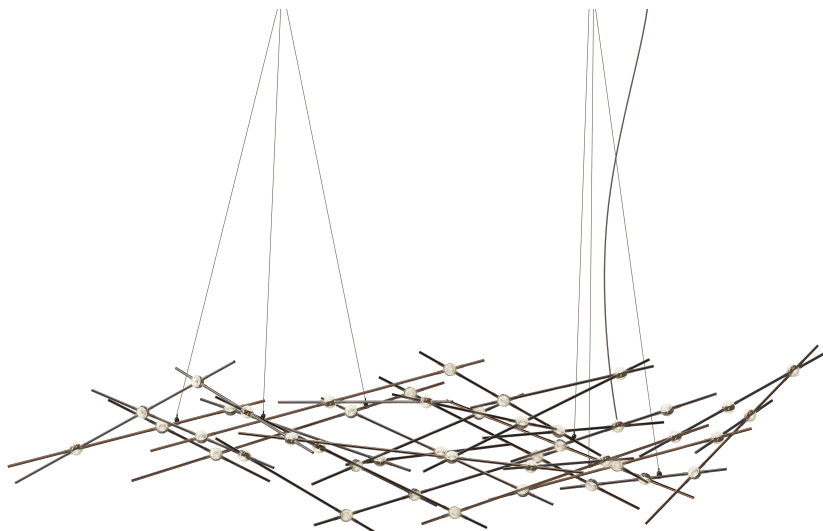

CONSTELLATION®

2158.33C-22-J20

LED hubs connected in linear strands of various lengths are suspended to form dramatically powerful luminance within a vertical space. Available in a variety of sizes and configurations, with lens options of crystal facets or soft white, Constellation Andromeda can also be customized for your project.

FINISHES

Espresso Black

DIMENSIONS

Height: 22.25"

Width/Diameter: 92.75"

Length: 35"

Minimum Height: 32"

Maximum Height: 262.25"

Canopy/Backplate: 4.5"

Hanging Type: 20' Adjustable Cord/Cable

Product Weight: 24lb

Sloped Ceiling Compatible: No

Living Finish: No

Uplight Only: No

Shade

ELECTRICAL