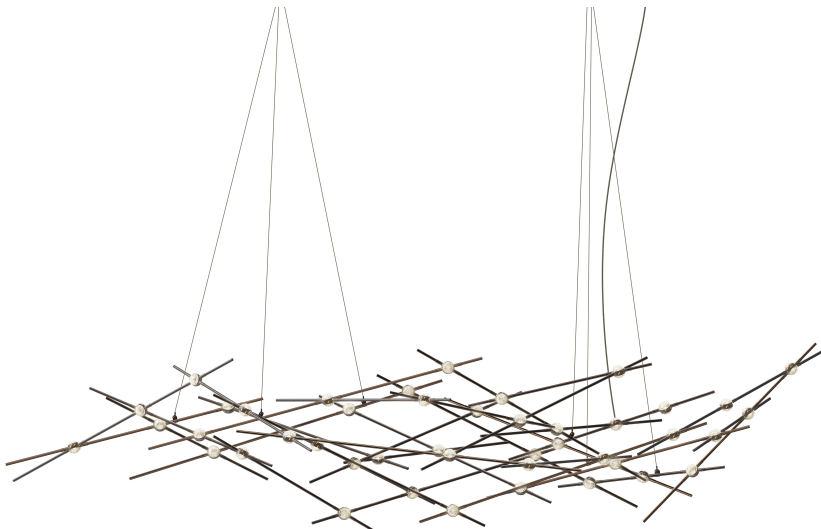

CONSTELLATION®

2158.33C-22

LED hubs connected in linear strands of various lengths are suspended to form dramatically powerful luminance within a vertical space. Available in a variety of sizes and configurations, with lens options of crystal facets or soft white, Constellation Andromeda can also be customized for your project.

FINISHES

Espresso Black

DIMENSIONS

Height: 22.25"

Width/Diameter: 92.75"

Length: 35"

Minimum Height: 32"

Maximum Height: 130"

Canopy/Backplate: 4.5"

Hanging Type: 10' Adjustable Cord/Cable

Product Weight: 24lb

Sloped Ceiling Compatible: No

Living Finish: No

Uplight Only: No

Shade

ELECTRICAL