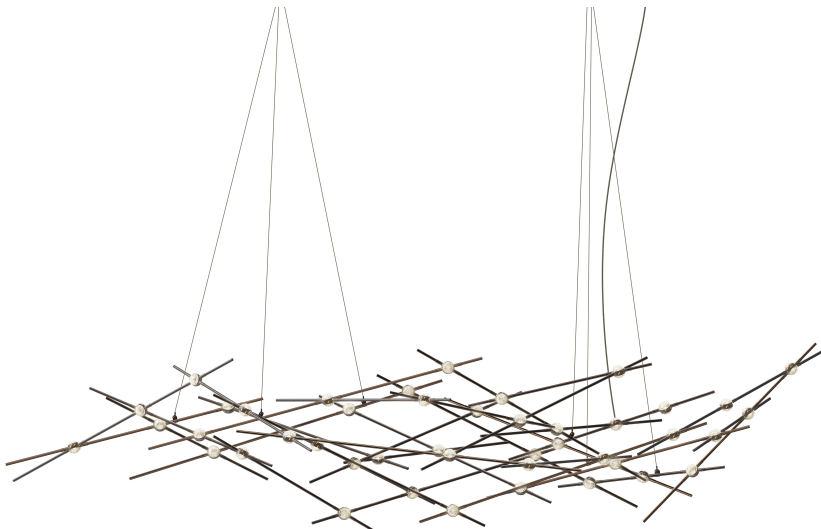

CONSTELLATION®

2158.33C-27-J20

LED hubs connected in linear strands of various lengths are suspended to form dramatically powerful luminance within a vertical space. Available in a variety of sizes and configurations, with lens options of crystal facets or soft white, Constellation Andromeda can also be customized for your project.

FINISHES

Espresso Black

DIMENSIONS

Height: 22.25"

Width/Diameter: 92.75"

Length: 35"

Minimum Height: 32"

Maximum Height: 262.25"

Canopy/Backplate: 4.5"

Hanging Type: 20' Adjustable Cord/Cable

Product Weight: 24lb

Sloped Ceiling Compatible: No

Living Finish: No

Uplight Only: No

Shade

ELECTRICAL

Bulb 1

Bulb Included: No

Max Wattage:

Bulb Quantity: 0

Dimmer Type: ELV, TRIAC, 0-10 VOLT

Gem Box Required (2"x3"): No

Dark Sky: No

CRI: 90

Color Temp.: 2700k

Lumens: 6950

Title 24: No

Field Serviceable: No

SHIPPING

Carton 1: 0" x 0" x 0"

Carton 1 Weight: 0lb

Shipping Method: Ground

Country of Origin: