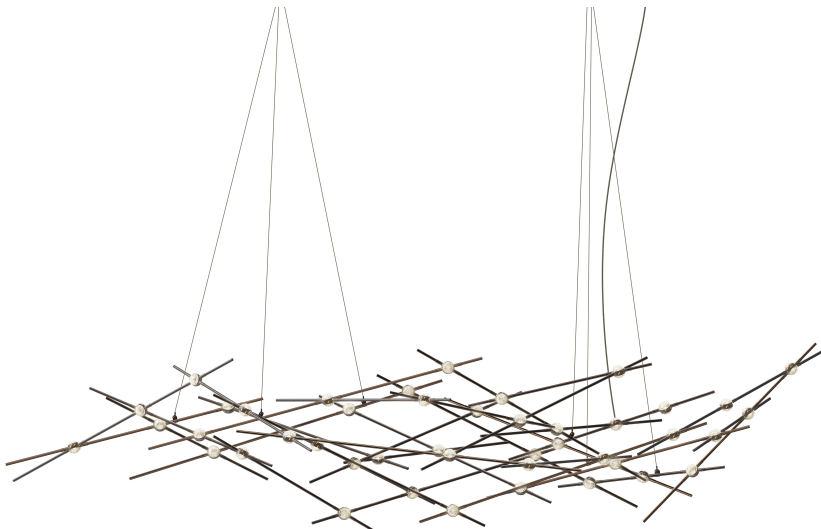

CONSTELLATION®

2158.33C-27

LED hubs connected in linear strands of various lengths are suspended to form dramatically powerful luminance within a vertical space. Available in a variety of sizes and configurations, with lens options of crystal facets or soft white, Constellation Andromeda can also be customized for your project.

FINISHES

Espresso Black

DIMENSIONS

Height: 22.25"

Width/Diameter: 92.75"

Length: 35"

Minimum Height: 32"

Maximum Height: 130"

Canopy/Backplate: 4.5"

Hanging Type: 10' Adjustable Cord/Cable

Product Weight: 24lb

Sloped Ceiling Compatible: No

Living Finish: No

Uplight Only: No

Shade

ELECTRICAL