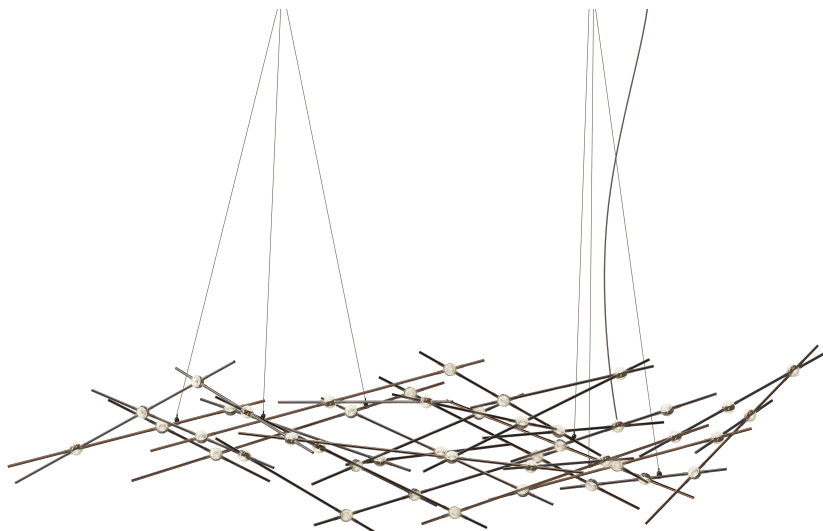

CONSTELLATION®

2158.33C-J20

LED hubs connected in linear strands of various lengths are suspended to form dramatically powerful luminance within a vertical space. Available in a variety of sizes and configurations, with lens options of crystal facets or soft white, Constellation Andromeda can also be customized for your project.

FINISHES

Espresso Black

DIMENSIONS

Height: 22.25"

Width/Diameter: 92.75"

Length: 35"

Minimum Height: 32"

Maximum Height: 262.25"

Canopy/Backplate: 4.5"

Hanging Type: 20' Adjustable Cord/Cable

Product Weight: 24lb

Sloped Ceiling Compatible: No

Living Finish: No

Uplight Only: No

Shade

ELECTRICAL