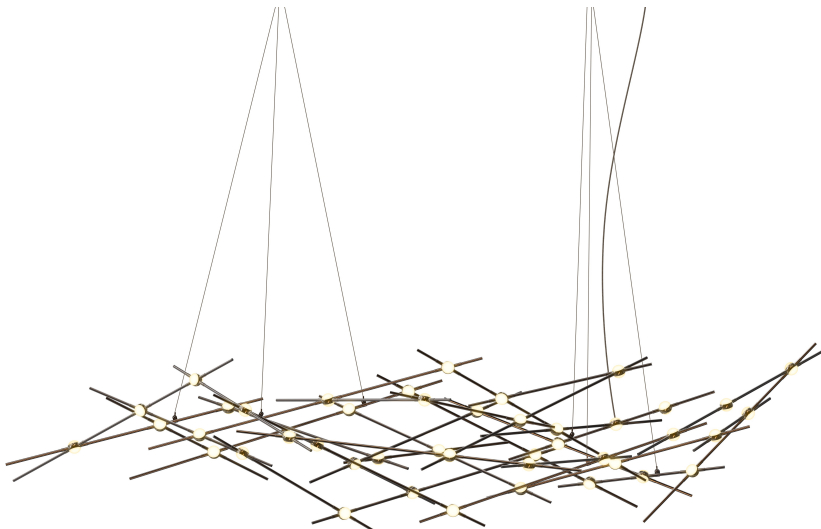

CONSTELLATION®

2158.33W-22-J20

LED hubs connected in linear strands of various lengths are suspended to form dramatically powerful luminance within a vertical space. Available in a variety of sizes and configurations, with lens options of crystal facets or soft white, Constellation Andromeda can also be customized for your project.

FINISHES

Espresso Black

DIMENSIONS

Height: 22.25"

Width/Diameter: 92.75"

Length: 35"

Minimum Height: 32"

Maximum Height: 262.25"

Canopy/Backplate: 4.5"

Hanging Type: 20' Adjustable Cord/Cable

Product Weight: 24lb

Sloped Ceiling Compatible: No

Living Finish: No

Uplight Only: No

Shade

ELECTRICAL