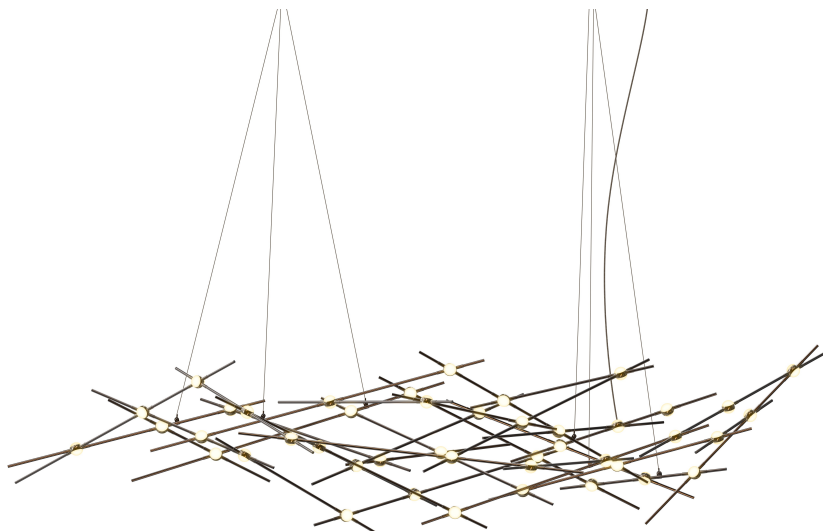

CONSTELLATION®

2158.33W-22

LED hubs connected in linear strands of various lengths are suspended to form dramatically powerful luminance within a vertical space. Available in a variety of sizes and configurations, with lens options of crystal facets or soft white, Constellation Andromeda can also be customized for your project.

FINISHES

Espresso Black

DIMENSIONS

Height: 22.25"

Width/Diameter: 92.75"

Length: 35"

Minimum Height: 32"

Maximum Height: 130"

Canopy/Backplate: 4.5"

Hanging Type: 10' Adjustable Cord/Cable

Product Weight: 24lb

Sloped Ceiling Compatible: No

Living Finish: No

Uplight Only: No

Shade

ELECTRICAL