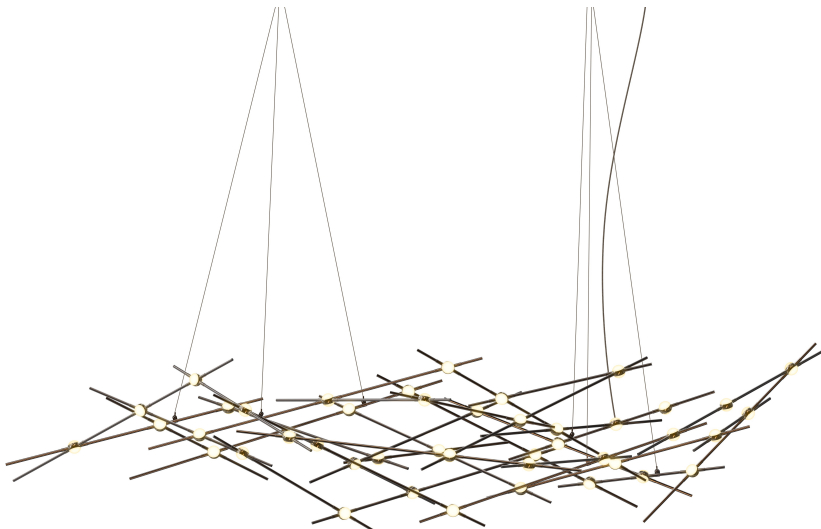

CONSTELLATION®

2158.33W-27-J20

LED hubs connected in linear strands of various lengths are suspended to form dramatically powerful luminance within a vertical space. Available in a variety of sizes and configurations, with lens options of crystal facets or soft white, Constellation Andromeda can also be customized for your project.

FINISHES

Espresso Black

DIMENSIONS

Height: 22.25"

Width/Diameter: 92.75"

Length: 35"

Minimum Height: 32"

Maximum Height: 262.25"

Canopy/Backplate: 4.5"

Hanging Type: 20' Adjustable Cord/Cable

Product Weight: 24lb

Sloped Ceiling Compatible: No

Living Finish: No

Uplight Only: No

Shade

ELECTRICAL