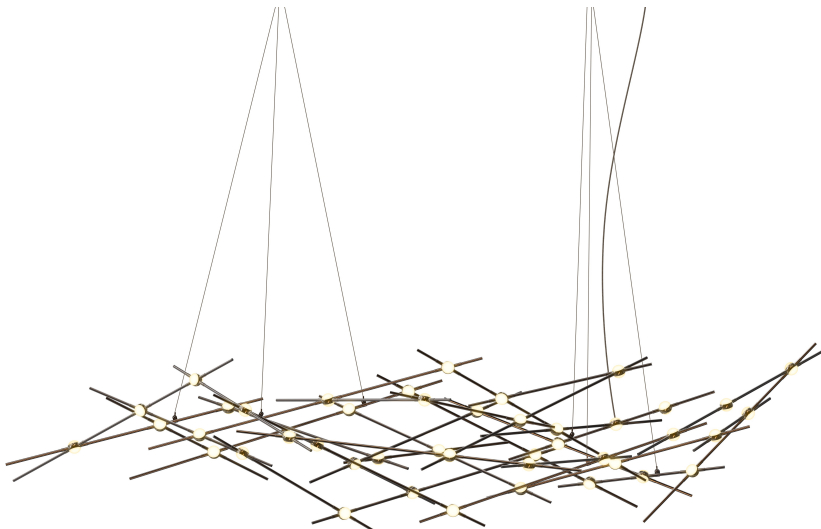

CONSTELLATION®

2158.33W-27

LED hubs connected in linear strands of various lengths are suspended to form dramatically powerful luminance within a vertical space. Available in a variety of sizes and configurations, with lens options of crystal facets or soft white, Constellation Andromeda can also be customized for your project.

FINISHES

Espresso Black

DIMENSIONS

Height: 22.25"

Width/Diameter: 92.75"

Length: 35"

Minimum Height: 32"

Maximum Height: 130"

Canopy/Backplate: 4.5"

Hanging Type: 10' Adjustable Cord/Cable

Product Weight: 24lb

Sloped Ceiling Compatible: No

Living Finish: No

Uplight Only: No

Shade

ELECTRICAL

Bulb 1

Bulb Included: No

Max Wattage:

Bulb Quantity: 0

Dimmer Type: ELV, TRIAC, 0-10 VOLT

Gem Box Required (2"x3"): No

Dark Sky: No

CRI: 90

Color Temp.: 2700k

Lumens: 6950

Title 24: No

Field Serviceable: No

SHIPPING

Carton 1: 0" x 0" x 0"

Carton 1 Weight: 0lb

Shipping Method: Ground

Country of Origin: