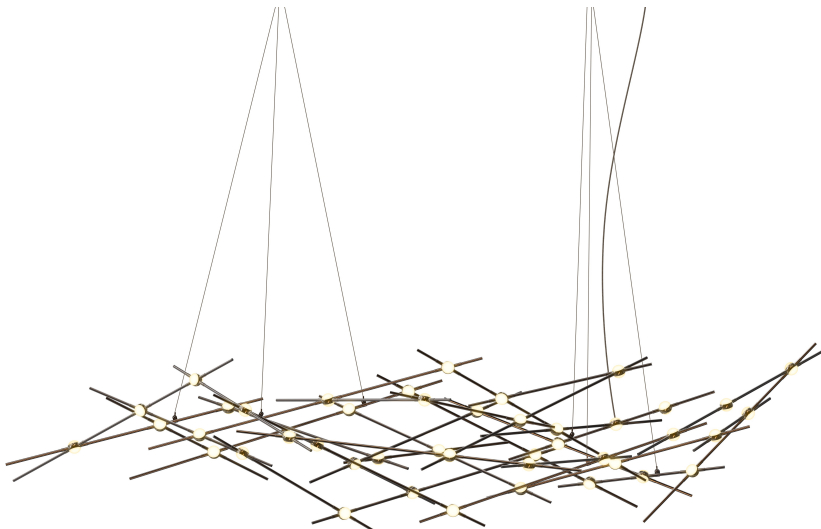

CONSTELLATION®

2158.33W-J20

LED hubs connected in linear strands of various lengths are suspended to form dramatically powerful luminance within a vertical space. Available in a variety of sizes and configurations, with lens options of crystal facets or soft white, Constellation Andromeda can also be customized for your project.

FINISHES

Espresso Black

DIMENSIONS

Height: 22.25"

Width/Diameter: 92.75"

Length: 35"

Minimum Height: 32"

Maximum Height: 262.25"

Canopy/Backplate: 4.5"

Hanging Type: 20' Adjustable Cord/Cable

Product Weight: 24lb

Sloped Ceiling Compatible: No

Living Finish: No

Uplight Only: No

Shade

ELECTRICAL

Bulb 1

Bulb Included: No

Max Wattage:

Bulb Quantity: 0

Dimmer Type: ELV, TRIAC, 0-10 VOLT

Gem Box Required (2"x3"): No

Dark Sky: No

CRI: 90

Color Temp.: 3000k

Lumens: 7690

Title 24: No

Field Serviceable: No

SHIPPING

Carton 1: 0" x 0" x 0"

Carton 1 Weight: 0lb

Shipping Method: Ground

Country of Origin: