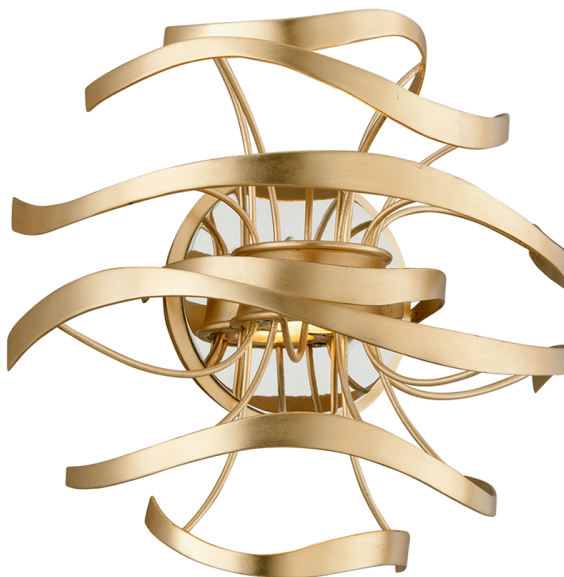

CALLIGRAPHY

216-12-GL/SS

An airy and sculptural interpretation of the art of exquisite hand lettering, Calligraphy evokes swirling script flowing across the page — as if right from the artist's instrument. At its core are two powerful LED light engines surrounded by floating bands held in place by thin, curving lines.

FINISHES

GOLD LEAF W POLISHED STAINLESS

DIMENSIONS

Height: 12"
Width/Diameter: 12"
Product Weight: 4.2lb
Extension: 6.5"
Top to Center: 6"
Sloped Ceiling Compatible: No
Living Finish: No
Uplight Only: Yes

Shade

ELECTRICAL

Bulb 1

Bulb Included: N/A
Socket: Integrated LED
Max Wattage: 5
Bulb Quantity: 2
Dimmer Type: ELV, TRIAC
Gem Box Required (2"x3"): No
Dark Sky: No
CRI: 90
Color Temp.: 2700k
Lumens: 175
Title 24: No
Field Serviceable: No