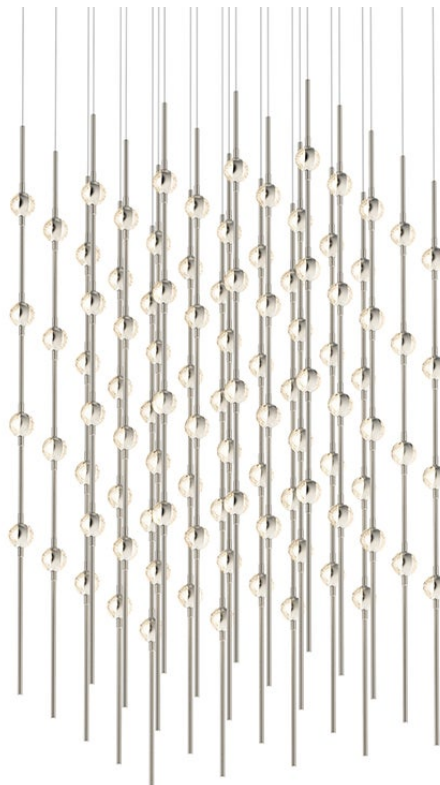

CONSTELLATION®

2168.13C-27

LED hubs connected in linear strands of various lengths are suspended to form dramatically powerful luminance within a vertical space. Available in a variety of sizes and configurations, with lens options of crystal facets or soft white, Constellation Andromeda can also be customized for your project.

FINISHES

SATIN NICKEL

DIMENSIONS

Height: 36"

Width/Diameter: 20.5"

Length: 20.5"

Minimum Height: 38"

Maximum Height: 158"

Canopy/Backplate: 20.5"

Hanging Type: 10' Adjustable Cord

Product Weight: 28lb

Sloped Ceiling Compatible: No

Living Finish: No

Uplight Only: No

Shade

ELECTRICAL

Bulb 1

Bulb Included: No

Max Wattage: 200

Bulb Quantity: 100

Dimmer Type: 0-10 Volt

Gem Box Required (2"x3"): No

Dark Sky: No

CRI: 90

Color Temp.: 2700k

Lumens: 14000

Title 24: No

Field Serviceable: No

SHIPPING

Carton 1: 0" x 0" x 0"

Carton 1 Weight: 0lb

Shipping Method: Ground

Country of Origin: