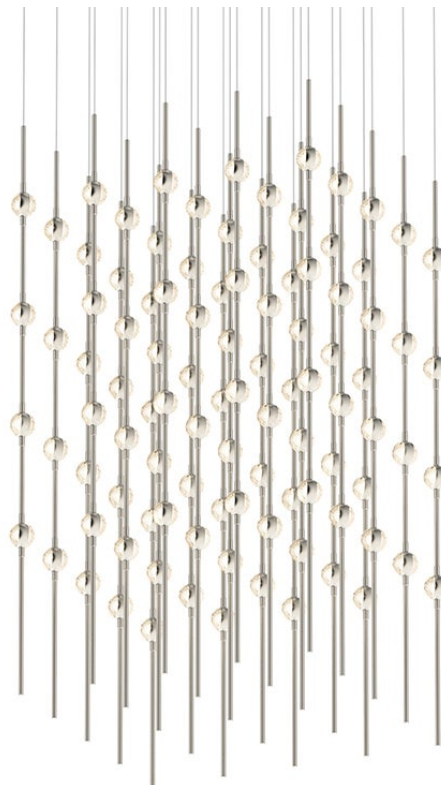

CONSTELLATION®

2168.13C-J20

LED hubs connected in linear strands of various lengths are suspended to form dramatically powerful luminance within a vertical space. Available in a variety of sizes and configurations, with lens options of crystal facets or soft white, Constellation Andromeda can also be customized for your project.

FINISHES

SATIN NICKEL

DIMENSIONS

Height: 36"

Width/Diameter: 21"

Length: 21"

Minimum Height: 38"

Maximum Height: 276"

Canopy/Backplate: 20.5"

Hanging Type: 20' Adjustable Cord

Product Weight: 28lb

Sloped Ceiling Compatible: No

Living Finish: No

Uplight Only: No

Shade

ELECTRICAL

Bulb 1

Bulb Included: No

Max Wattage: 200

Bulb Quantity: 100

Dimmer Type: 0-10 Volt

Gem Box Required (2"x3"): No

Dark Sky: No

CRI: 90

Color Temp.: 3000k

Lumens: 15500

Title 24: No

Field Serviceable: No

SHIPPING

Carton 1: 0" x 0" x 0"

Carton 1 Weight: 0lb

Shipping Method: Ground

Country of Origin: