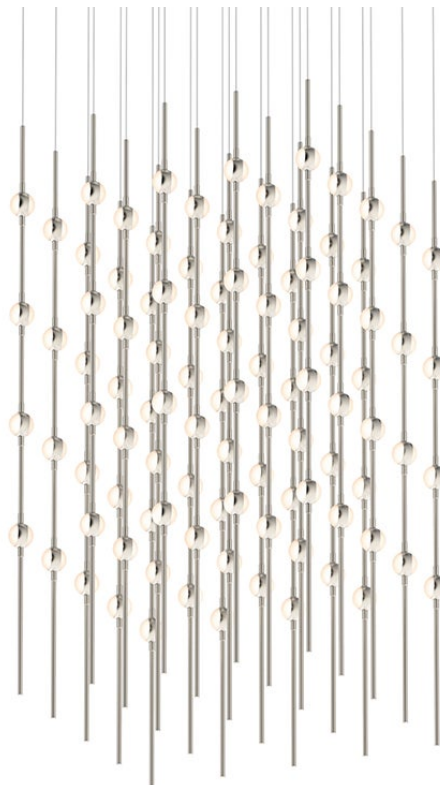

CONSTELLATION®

2168.13W-27-J20

LED hubs connected in linear strands of various lengths are suspended to form dramatically powerful luminance within a vertical space. Available in a variety of sizes and configurations, with lens options of crystal facets or soft white, Constellation Andromeda can also be customized for your project.

FINISHES

SATIN NICKEL

DIMENSIONS

Height: 36"

Width/Diameter: 20.5"

Length: 20.5"

Minimum Height: 38"

Maximum Height: 278"

Canopy/Backplate: 20.5"

Hanging Type: 20' Adjustable Cord

Product Weight: 28lb

Sloped Ceiling Compatible: No

Living Finish: No

Uplight Only: No

Shade

ELECTRICAL

Bulb 1

Bulb Included: No

Max Wattage:

Bulb Quantity: 0

Dimmer Type: 0-10 Volt

Gem Box Required (2"x3"): No

Dark Sky: No

CRI: 90

Color Temp.: 2700k

Lumens: 11700

Title 24: No

Field Serviceable: No

SHIPPING

Carton 1: 0" x 0" x 0"

Carton 1 Weight: 0lb

Shipping Method: Ground

Country of Origin: