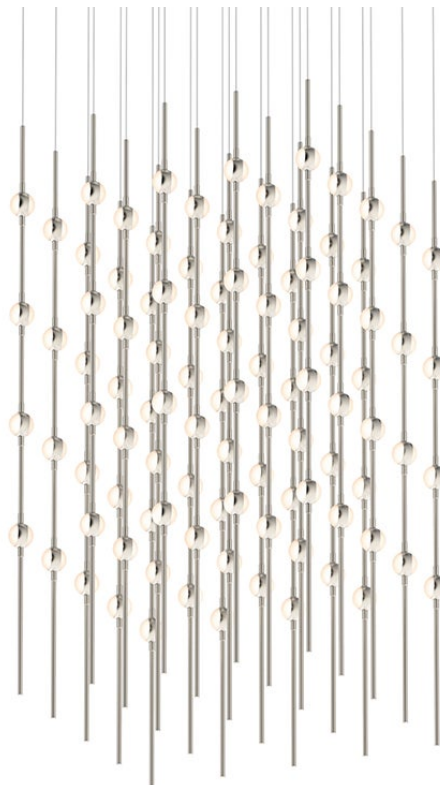

CONSTELLATION®

2168.13W-27

LED hubs connected in linear strands of various lengths are suspended to form dramatically powerful luminance within a vertical space. Available in a variety of sizes and configurations, with lens options of crystal facets or soft white, Constellation Andromeda can also be customized for your project.

FINISHES

SATIN NICKEL

DIMENSIONS

Height: 36"

Width/Diameter: 20.5"

Length: 20.5"

Minimum Height: 38"

Maximum Height: 158"

Canopy/Backplate: 20.5"

Hanging Type: 10' Adjustable Cord

Product Weight: 28lb

Sloped Ceiling Compatible: No

Living Finish: No

Uplight Only: No

Shade

ELECTRICAL

Bulb 1

Bulb Included: No

Max Wattage: 200

Bulb Quantity: 100

Dimmer Type: 0-10 Volt

Gem Box Required (2"x3"): No

Dark Sky: No

CRI: 90

Color Temp.: 2700k

Lumens: 11700

Title 24: No

Field Serviceable: No

SHIPPING

Carton 1: 0" x 0" x 0"

Carton 1 Weight: 0lb

Shipping Method: Ground

Country of Origin: