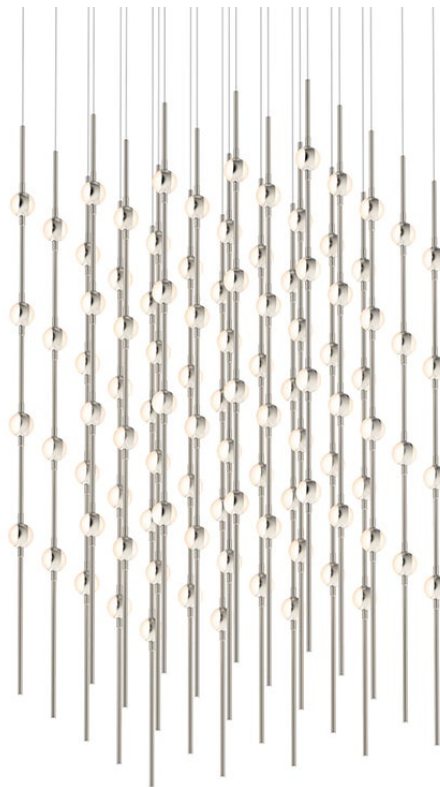

CONSTELLATION®

2168.13W-J20

LED hubs connected in linear strands of various lengths are suspended to form dramatically powerful luminance within a vertical space. Available in a variety of sizes and configurations, with lens options of crystal facets or soft white, Constellation Andromeda can also be customized for your project.

FINISHES

SATIN NICKEL

DIMENSIONS

Height: 36"

Width/Diameter: 20.5"

Length: 20.5"

Minimum Height: 38"

Maximum Height: 276"

Canopy/Backplate: 20.5"

Hanging Type: 20' Adjustable Cord

Product Weight: 28lb

Sloped Ceiling Compatible: No

Living Finish: No

Uplight Only: No

Shade

ELECTRICAL

Bulb 1

Bulb Included: No

Max Wattage: 200

Bulb Quantity: 100

Dimmer Type: 0-10 Volt

Gem Box Required (2"x3"): No

Dark Sky: No

CRI: 90

Color Temp.: 2700k

Lumens: 13000

Title 24: No

Field Serviceable: No

SHIPPING

Carton 1: 0" x 0" x 0"

Carton 1 Weight: 0lb

Shipping Method: Ground

Country of Origin: