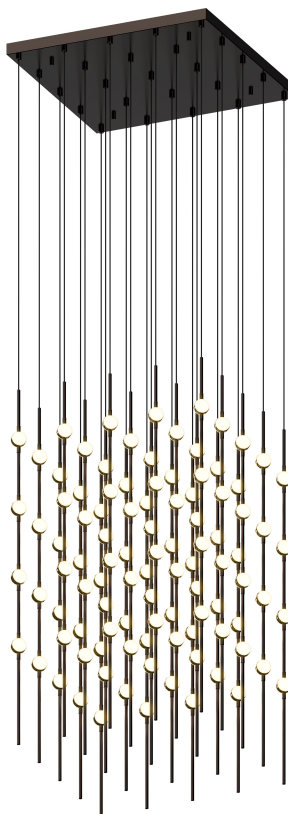

CONSTELLATION®

2168.33W-22-J20

LED hubs connected in linear strands of various lengths are suspended to form dramatically powerful luminance within a vertical space. Available in a variety of sizes and configurations, with lens options of crystal facets or soft white, Constellation Andromeda can also be customized for your project.

FINISHES

Espresso Black

DIMENSIONS

Height: 36"

Width/Diameter: 20.5"

Length: 20.5"

Minimum Height: 38"

Maximum Height: 276"

Canopy/Backplate: 20.5"

Hanging Type: 20' Adjustable Cord

Product Weight: 28lb

Sloped Ceiling Compatible: No

Living Finish: No

Uplight Only: No

Shade

ELECTRICAL

Bulb 1

Bulb Included: No

Max Wattage:

Bulb Quantity: 0

Dimmer Type: 0-10 Volt

Gem Box Required (2"x3"): No

Dark Sky: No

CRI: 90

Color Temp.: 2200k

Lumens: 12500

Title 24: No

Field Serviceable: No

SHIPPING

Carton 1: 0" x 0" x 0"

Carton 1 Weight: 0lb

Shipping Method: Ground

Country of Origin: