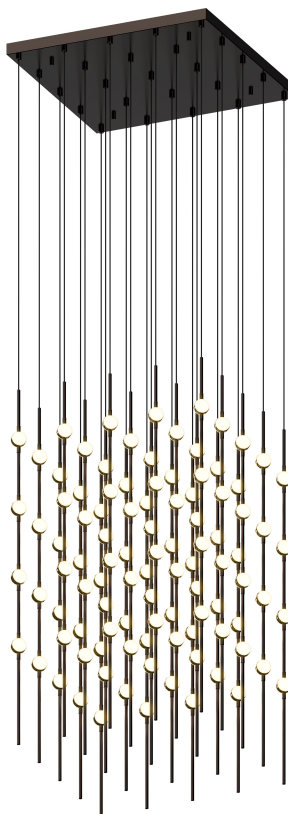

CONSTELLATION®

2168.33W-22

LED hubs connected in linear strands of various lengths are suspended to form dramatically powerful luminance within a vertical space. Available in a variety of sizes and configurations, with lens options of crystal facets or soft white, Constellation Andromeda can also be customized for your project.

FINISHES

Espresso Black

DIMENSIONS

Height: 36"

Width/Diameter: 20.5"

Length: 20.5"

Minimum Height: 38"

Maximum Height: 158"

Canopy/Backplate: 20.5"

Hanging Type: 10' Adjustable Cord

Product Weight: 28lb

Sloped Ceiling Compatible: No

Living Finish: No

Uplight Only: No

Shade

ELECTRICAL

Bulb 1

Bulb Included: No

Max Wattage:

Bulb Quantity: 0

Dimmer Type: 0-10 Volt

Gem Box Required (2"x3"): No

Dark Sky: No

CRI: 90

Color Temp.: 2200k

Lumens: 12500

Title 24: No

Field Serviceable: No

SHIPPING

Carton 1: 0" x 0" x 0"

Carton 1 Weight: 0lb

Shipping Method: Ground

Country of Origin: