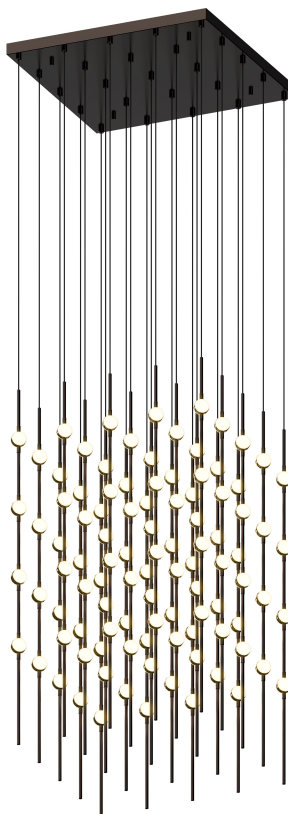

CONSTELLATION®

2168.33W-27-J20

LED hubs connected in linear strands of various lengths are suspended to form dramatically powerful luminance within a vertical space. Available in a variety of sizes and configurations, with lens options of crystal facets or soft white, Constellation Andromeda can also be customized for your project.

FINISHES

Espresso Black

DIMENSIONS

Height: 36"

Width/Diameter: 20.5"

Length: 20.5"

Minimum Height: 38"

Maximum Height: 276"

Canopy/Backplate: 20.5"

Hanging Type: 20' Adjustable Cord

Product Weight: 28lb

Sloped Ceiling Compatible: No

Living Finish: No

Uplight Only: No

Shade

ELECTRICAL

Bulb 1

Bulb Included: No

Max Wattage:

Bulb Quantity: 0

Dimmer Type: 0-10 Volt

Gem Box Required (2"x3"): No

Dark Sky: No

CRI: 90

Color Temp.: 2700k

Lumens: 14000

Title 24: No

Field Serviceable: No

SHIPPING

Carton 1: 0" x 0" x 0"

Carton 1 Weight: 0lb

Shipping Method: Ground

Country of Origin: