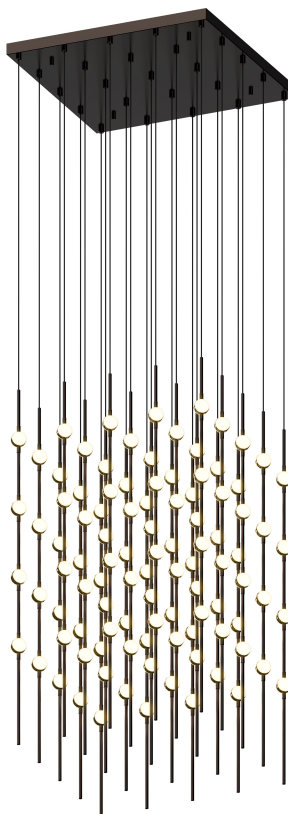

CONSTELLATION®

2168.33W-J20

LED hubs connected in linear strands of various lengths are suspended to form dramatically powerful luminance within a vertical space. Available in a variety of sizes and configurations, with lens options of crystal facets or soft white, Constellation Andromeda can also be customized for your project.

FINISHES

Espresso Black

DIMENSIONS

Height: 36"

Width/Diameter: 20.5"

Length: 20.5"

Minimum Height: 38"

Maximum Height: 276"

Canopy/Backplate: 20.5"

Hanging Type: 20' Adjustable Cord

Product Weight: 28lb

Sloped Ceiling Compatible: No

Living Finish: No

Uplight Only: No

Shade

ELECTRICAL

Bulb 1

Bulb Included: No

Max Wattage:

Bulb Quantity: 0

Dimmer Type: 0-10 Volt

Gem Box Required (2"x3"): No

Dark Sky: No

CRI: 90

Color Temp.: 3000k

Lumens: 15500

Title 24: No

Field Serviceable: No

SHIPPING

Carton 1: 0" x 0" x 0"

Carton 1 Weight: 0lb

Shipping Method: Ground

Country of Origin: