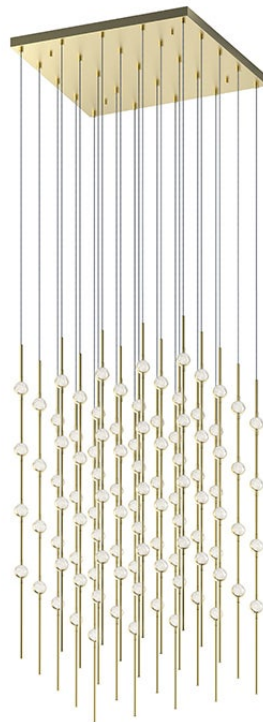

CONSTELLATION®

2168.38C-27

LED hubs connected in linear strands of various lengths are suspended to form dramatically powerful luminance within a vertical space. Available in a variety of sizes and configurations, with lens options of crystal facets or soft white, Constellation Andromeda can also be customized for your project.

FINISHES

SATIN BRASS

DIMENSIONS

Height: 36"

Width/Diameter: 20.5"

Length: 20.5"

Minimum Height: 38"

Maximum Height: 158"

Canopy/Backplate: 20.5"

Hanging Type: 10' Adjustable Cord

Product Weight: 28lb

Sloped Ceiling Compatible: No

Living Finish: No

Uplight Only: No

Shade

ELECTRICAL

Bulb 1

Bulb Included: No

Max Wattage: 200

Bulb Quantity: 100

Dimmer Type: 0-10 Volt

Gem Box Required (2"x3"): No

Dark Sky: No

CRI: 90

Color Temp.: 2700k

Lumens: 14000

Title 24: No

Field Serviceable: No

SHIPPING

Carton 1: 0" x 0" x 0"

Carton 1 Weight: 0lb

Shipping Method: Ground

Country of Origin: