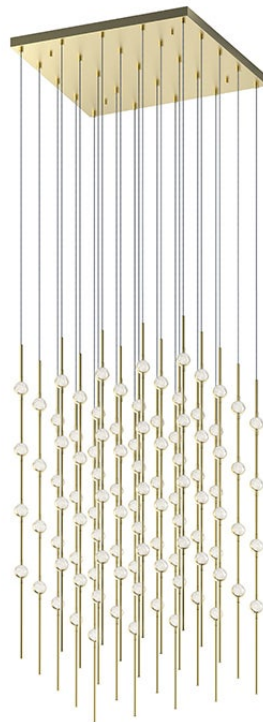

CONSTELLATION®

2168.38C-J20

LED hubs connected in linear strands of various lengths are suspended to form dramatically powerful luminance within a vertical space. Available in a variety of sizes and configurations, with lens options of crystal facets or soft white, Constellation Andromeda can also be customized for your project.

FINISHES

SATIN BRASS

DIMENSIONS

Height: 36"

Width/Diameter: 21"

Length: 21"

Minimum Height: 38"

Maximum Height: 278"

Canopy/Backplate: 20.5"

Hanging Type: 20' Adjustable Cord

Product Weight: 28lb

Sloped Ceiling Compatible: No

Living Finish: No

Uplight Only: No

Shade

ELECTRICAL

Bulb 1

Bulb Included: No

Max Wattage:

Bulb Quantity: 0

Dimmer Type: 0-10 Volt

Gem Box Required (2"x3"): No

Dark Sky: No

CRI: 90

Color Temp.: 3000k

Lumens: 15500

Title 24: No

Field Serviceable: No

SHIPPING

Carton 1: 0" x 0" x 0"

Carton 1 Weight: 0lb

Shipping Method: Ground

Country of Origin: