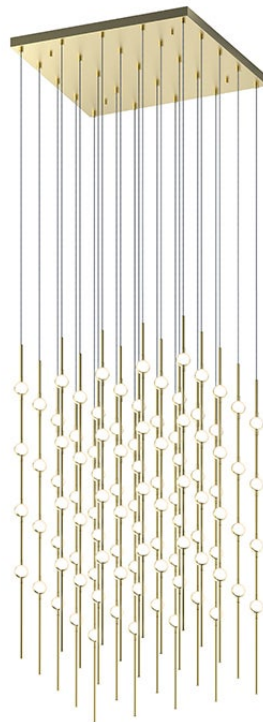

CONSTELLATION®

2168.38W-27

LED hubs connected in linear strands of various lengths are suspended to form dramatically powerful luminance within a vertical space. Available in a variety of sizes and configurations, with lens options of crystal facets or soft white, Constellation Andromeda can also be customized for your project.

FINISHES

SATIN BRASS

DIMENSIONS

Height: 36"

Width/Diameter: 20.5"

Length: 20.5"

Minimum Height: 38"

Maximum Height: 158"

Canopy/Backplate: 20.5"

Hanging Type: 10' Adjustable Cord

Product Weight: 28lb

Sloped Ceiling Compatible: No

Living Finish: No

Uplight Only: No

Shade

ELECTRICAL

Bulb 1

Bulb Included: No

Max Wattage: 200

Bulb Quantity: 100

Dimmer Type: 0-10 Volt

Gem Box Required (2"x3"): No

Dark Sky: No

CRI: 90

Color Temp.: 2700k

Lumens: 11700

Title 24: No

Field Serviceable: No

SHIPPING

Carton 1: 0" x 0" x 0"

Carton 1 Weight: 0lb

Shipping Method: Ground

Country of Origin: