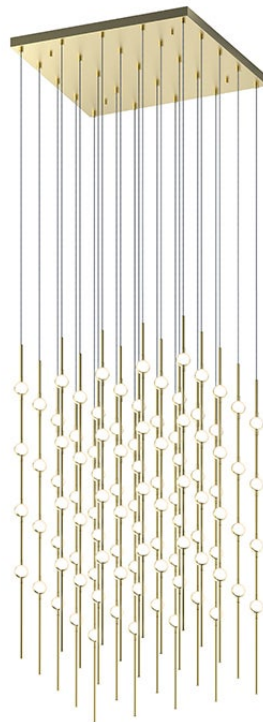

CONSTELLATION®

2168.38W-J20

LED hubs connected in linear strands of various lengths are suspended to form dramatically powerful luminance within a vertical space. Available in a variety of sizes and configurations, with lens options of crystal facets or soft white, Constellation Andromeda can also be customized for your project.

FINISHES

SATIN BRASS

DIMENSIONS

Height: 36"

Width/Diameter: 20.5"

Length: 20.5"

Minimum Height: 38"

Maximum Height: 278"

Canopy/Backplate: 20.5"

Hanging Type: 20' Adjustable Cord

Product Weight: 28lb

Sloped Ceiling Compatible: No

Living Finish: No

Uplight Only: No

Shade

ELECTRICAL

Bulb 1

Bulb Included: No

Max Wattage:

Bulb Quantity: 0

Dimmer Type: 0-10 Volt

Gem Box Required (2"x3"): No

Dark Sky: No

CRI: 90

Color Temp.: 3000k

Lumens: 13000

Title 24: No

Field Serviceable: No

SHIPPING

Carton 1: 0" x 0" x 0"

Carton 1 Weight: 0lb

Shipping Method: Ground

Country of Origin: