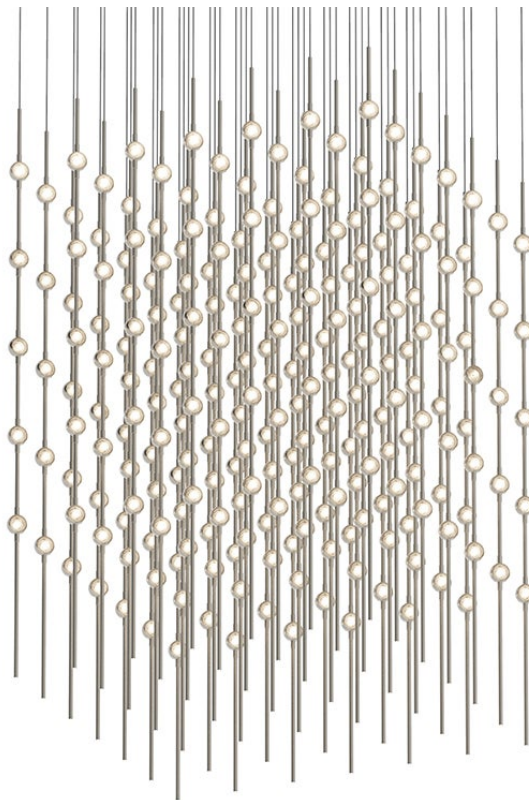

CONSTELLATION®

2169.13C-27-J20

LED hubs connected in linear strands of various lengths are suspended to form dramatically powerful luminance within a vertical space. Available in a variety of sizes and configurations, with lens options of crystal facets or soft white, Constellation Andromeda can also be customized for your project.

FINISHES

SATIN NICKEL

DIMENSIONS

Height: 45"

Width/Diameter: 30"

Length: 30"

Minimum Height: 47"

Maximum Height: 287"

Canopy/Backplate: 30"

Hanging Type: 20' Adjustable Cord

Product Weight: 28lb

Sloped Ceiling Compatible: No

Living Finish: No

Uplight Only: No

Shade

ELECTRICAL

Bulb 1

Bulb Included: No

Max Wattage:

Bulb Quantity: 0

Dimmer Type: 0-10 Volt

Gem Box Required (2"x3"): No

Dark Sky: No

CRI: 90

Color Temp.: 2700k

Lumens: 34200

Title 24: No

Field Serviceable: No

SHIPPING

Carton 1: 0" x 0" x 0"

Carton 1 Weight: 0lb

Shipping Method: Ground

Country of Origin: