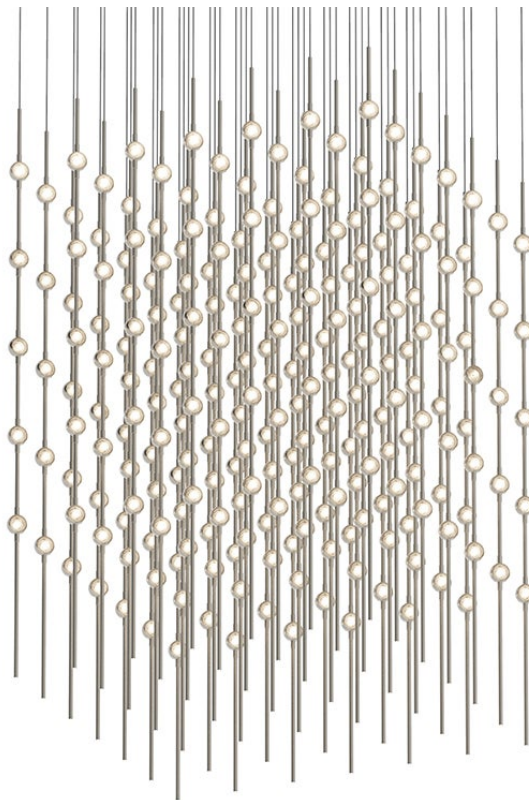

CONSTELLATION®

2169.13C-27

LED hubs connected in linear strands of various lengths are suspended to form dramatically powerful luminance within a vertical space. Available in a variety of sizes and configurations, with lens options of crystal facets or soft white, Constellation Andromeda can also be customized for your project.

FINISHES

SATIN NICKEL

DIMENSIONS

Height: 45"

Width/Diameter: 30"

Length: 30"

Minimum Height: 47"

Maximum Height: 167"

Canopy/Backplate: 30"

Hanging Type: 10' Adjustable Cord

Product Weight: 28lb

Sloped Ceiling Compatible: No

Living Finish: No

Uplight Only: No

Shade

ELECTRICAL

Bulb 1

Bulb Included: No

Max Wattage: 490

Bulb Quantity: 245

Dimmer Type: 0-10 Volt

Gem Box Required (2"x3"): No

Dark Sky: No

CRI: 90

Color Temp.: 2700k

Lumens: 34200

Title 24: No

Field Serviceable: No

SHIPPING

Carton 1: 0" x 0" x 0"

Carton 1 Weight: 0lb

Shipping Method: Ground

Country of Origin: