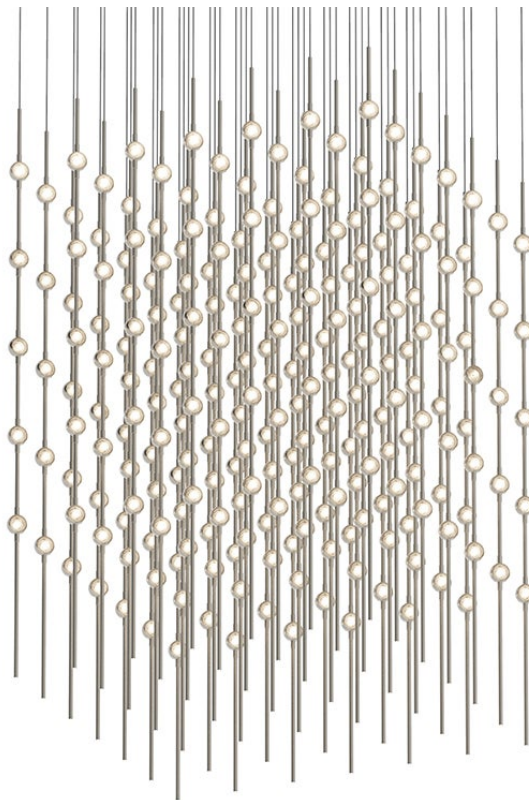

CONSTELLATION®

2169.13C-J20

LED hubs connected in linear strands of various lengths are suspended to form dramatically powerful luminance within a vertical space. Available in a variety of sizes and configurations, with lens options of crystal facets or soft white, Constellation Andromeda can also be customized for your project.

FINISHES

SATIN NICKEL

DIMENSIONS

Height: 45"

Width/Diameter: 30"

Length: 30"

Minimum Height: 47"

Maximum Height: 285"

Canopy/Backplate: 30"

Hanging Type: 20' Adjustable Cord

Product Weight: 28lb

Sloped Ceiling Compatible: No

Living Finish: No

Uplight Only: No

Shade

ELECTRICAL

Bulb 1

Bulb Included: No

Max Wattage: 490

Bulb Quantity: 245

Dimmer Type: 0-10 Volt

Gem Box Required (2"x3"): No

Dark Sky: No

CRI: 90

Color Temp.: 3000k

Lumens: 37980

Title 24: No

Field Serviceable: No

SHIPPING

Carton 1: 0" x 0" x 0"

Carton 1 Weight: 0lb

Shipping Method: Ground

Country of Origin: